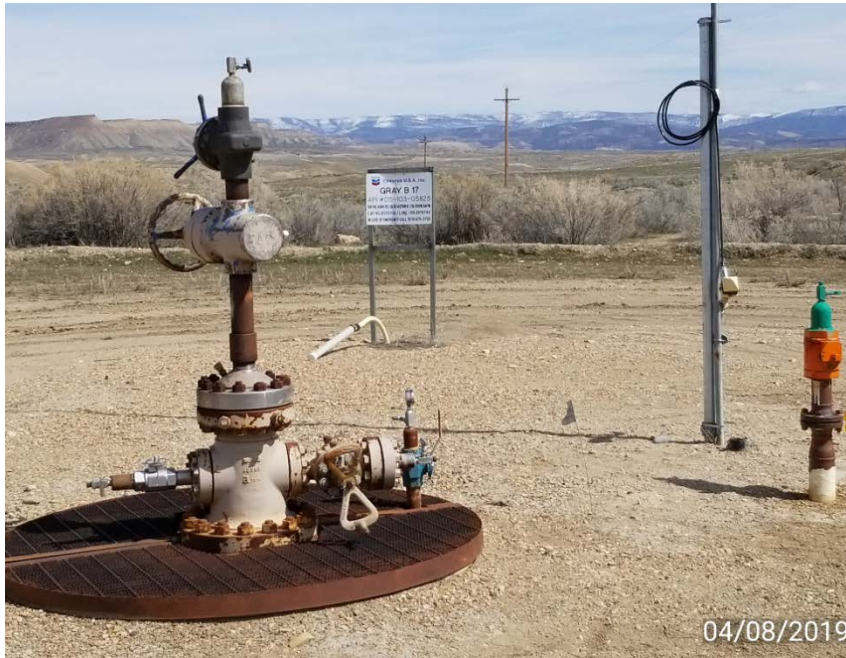

Inspection Photos
Location Name: GRAY B 17
Location ID: 05-103-05825
Inspection: 679703610

Photo 1. Location looking east.