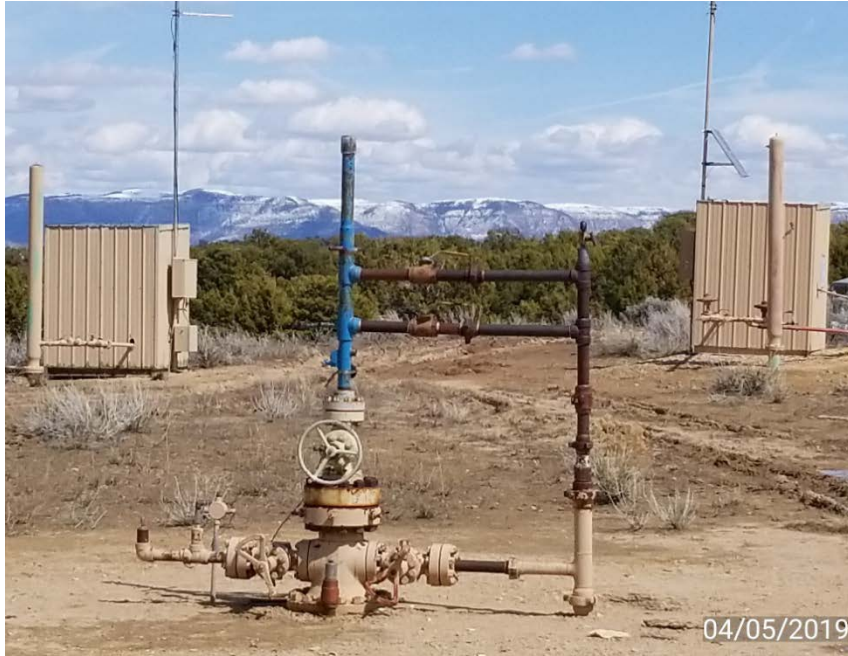

Inspection Photos

Location Name: DRAGON TRAIL UNIT 1145

Location ID: 05-103-09600

Inspection: 679703593

Photo 1. Location looking northeast.