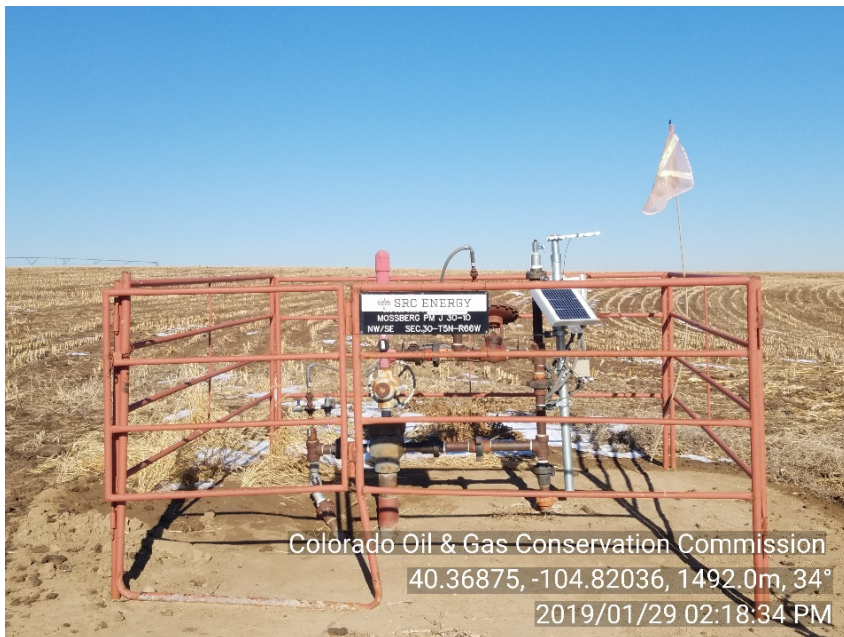

Inspection Photos

Location Name: MOSSBERG PMJ-65N66W /30NWSE

Location #: 326979

Colorado Oil & Gas Conservation Commission
40.36875, -104.82036, 1492.0m, 34°
2019/01/29 02:18:34 PM

Photo #1

Mossberg PMJ 30-10 (05-123-13965) Wellsite

No Emergency contact number posted

from prior FIR

Colorado Oil & Gas Conservation Commission
40.36867, -104.82016, 1483.0m, 360°
2019/04/04 04:48:34 PM

Photo #2

Mossberg PMJ 30-10 Wellsite

Plugged & Abandoned | PA

Inspection Photos

Location Name: MOSSBERG PMJ-65N66W /30NWSE

Location #: 326979

Photo #3

Mossberg PMJ 30-10

Former Battery