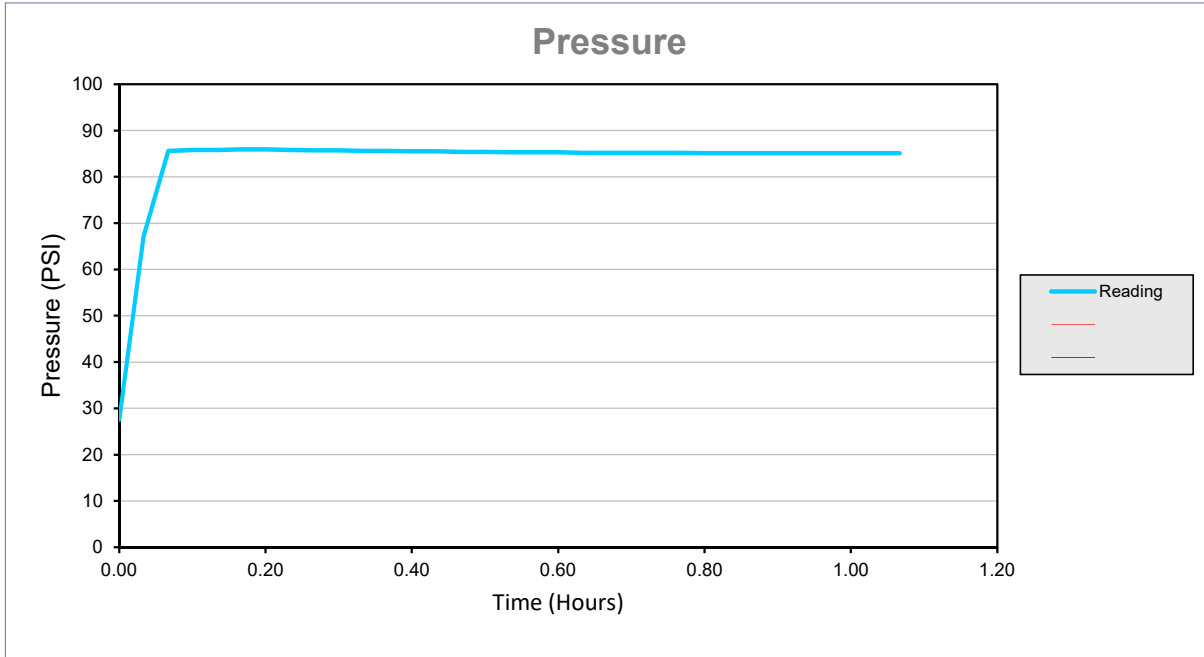

Data Collection Report

Gauge Information	
Serial Number	809429
Model	5KPSIXP2I
Message Store	-----
Units	PSI

Run Info	
Start Time	11/26/18 3:52:33 PM
Stop Time	11/28/18 7:09:06 AM
Logging Interval	120

Serial Number 809429
 Model 5KPSIXP2I
 Units PSI
 Firmware Version R0324 Message Store -----
 Run Index 2
 Logging Type Actual
 Logging Interval 120
 Start Time 11/26/2018 15:52
 Stop Time 11/28/2018 7:09
 Time Reading