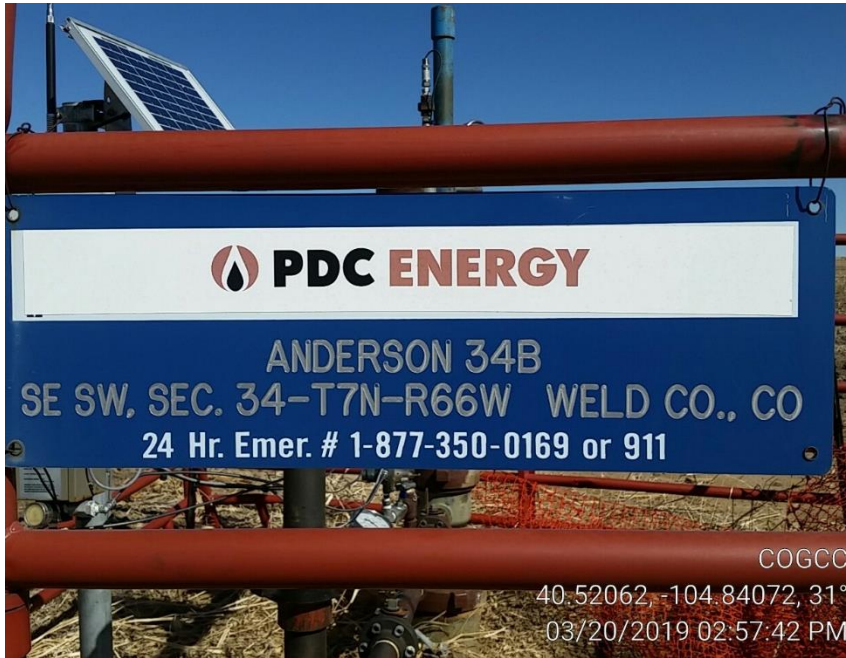

Inspection Photos
Location Name: Anderson 34B
Location ID: 309889

Photo 1 – Wellhead Sign

Photo 2 - Wellhead