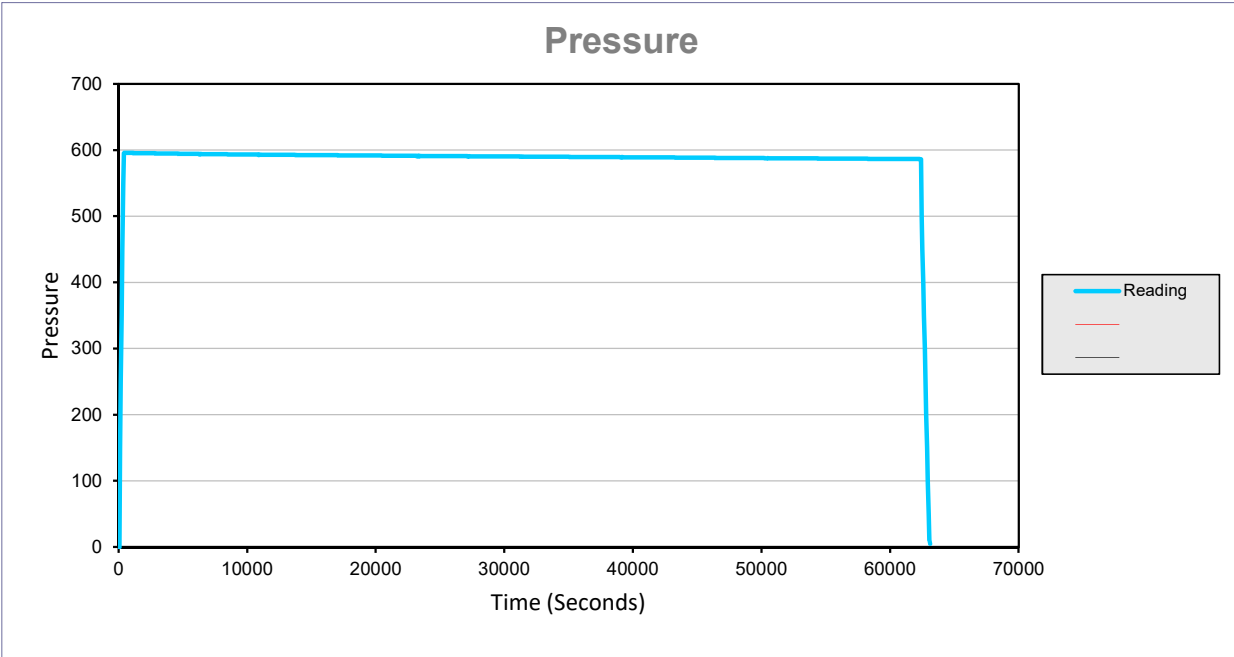

# Data Collection Report

Gauge Information	
Serial Number	809428
Model	5KPSIXP2I
Message Store	Chase
Units	PSI

Run Info	
Start Time	8/21/18 3:02:59 PM
Stop Time	8/22/18 8:22:29 AM
Logging Interval	60

Serial Number 809428  
 Model 5KPSIXP2I  
 Units PSI  
 Firmware Version R0324                      Message Store Chase  
 Run Index 1  
 Logging Type Actual  
 Logging Interval 60  
 Start Time 8/21/2018 15:02  
 Stop Time 8/22/2018 8:22  
 Time                      Reading