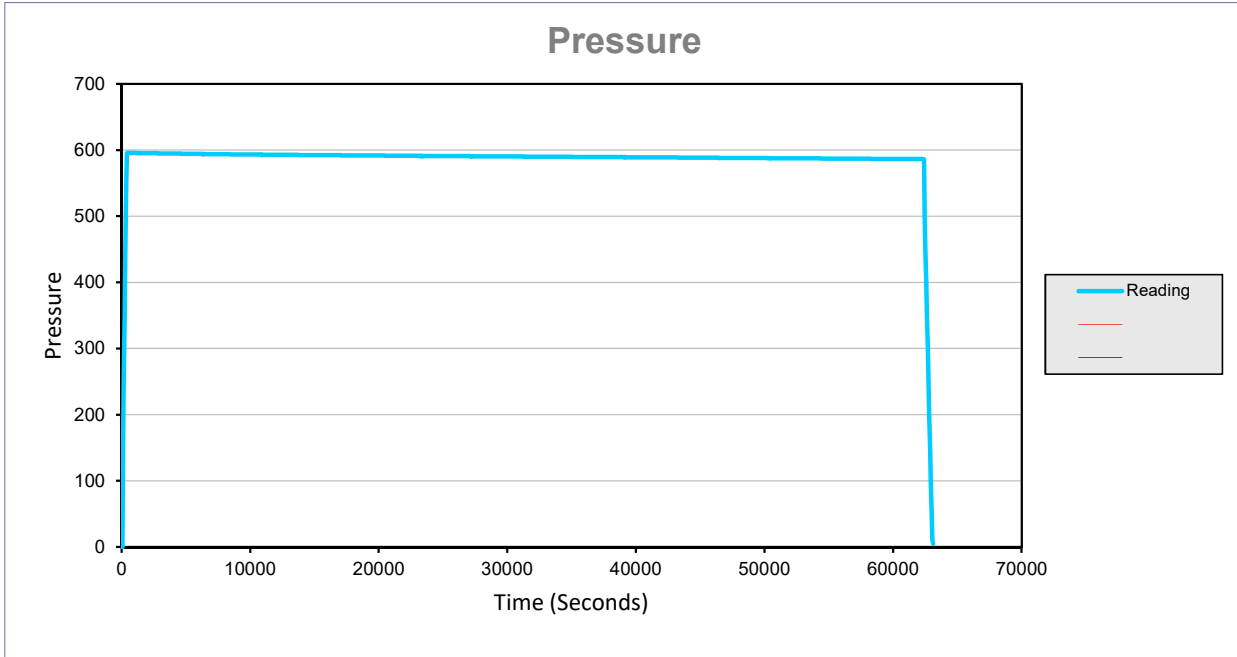

Data Collection Report

Gauge Information	
Serial Number	809428
Model	5KPSIXP2I
Message Store	Chase
Units	PSI

Run Info	
Start Time	8/21/18 3:02:59 PM
Stop Time	8/22/18 8:22:29 AM
Logging Interval	60

Serial Number 809428
 Model 5KPSIXP2I
 Units PSI
 Firmware Version R0324 Message Store Chase
 Run Index 1
 Logging Type Actual
 Logging Interval 60
 Start Time 8/21/2018 15:02
 Stop Time 8/22/2018 8:22