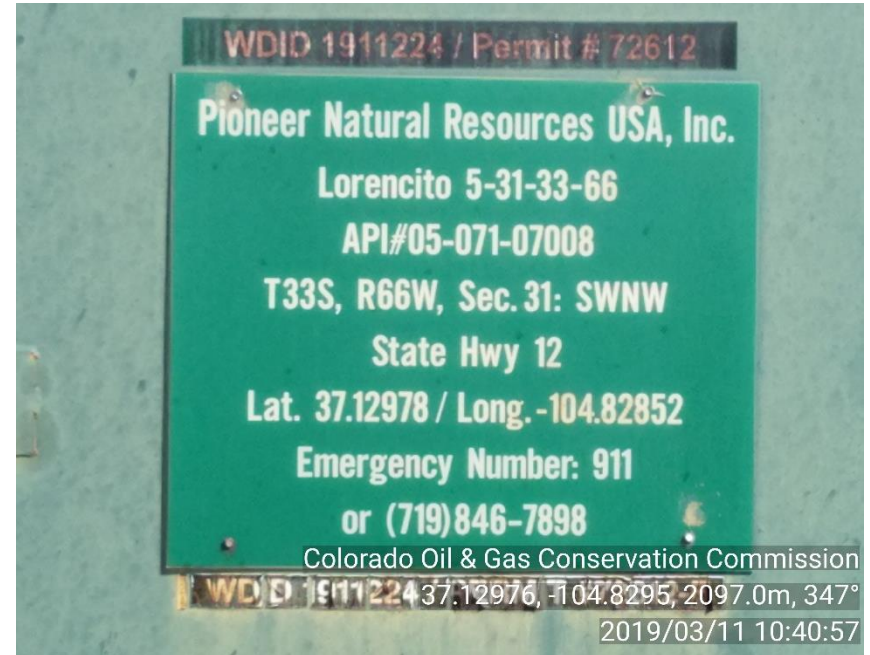

Inspection Photos

Location Name: LORENCITO 5-31

API #: 05-071-07008

Insp. Doc. # 695100322

PHOTO 1: LOCATION

PHOTO 2: WELL SIGN/METER HOUSE