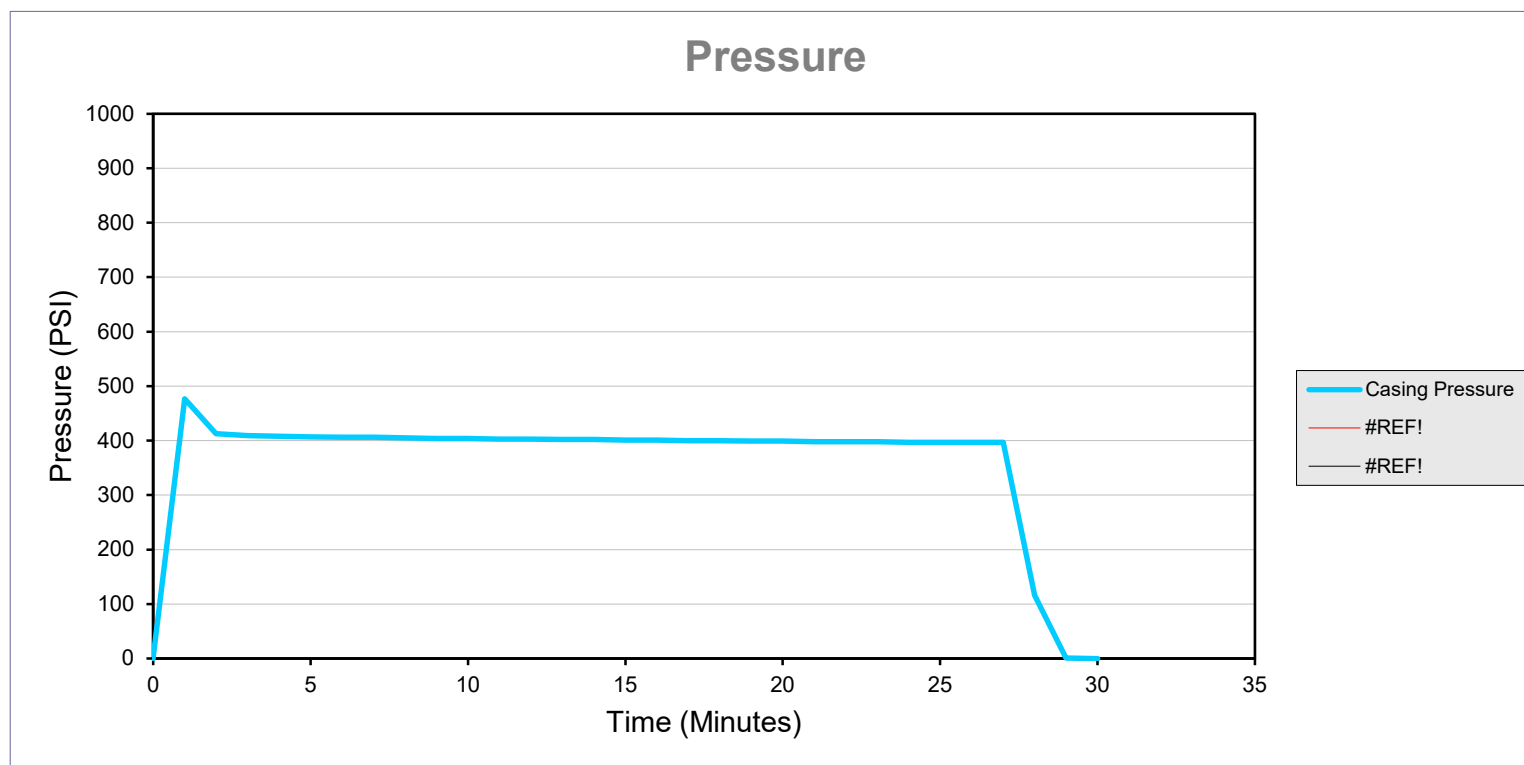

Data Collection Report

Gauge Information	
Serial Number	814604
Model	15KPSIXP2I
#REF!	#REF!
Units	PSI

Run Info	
Start Time	2/25/19 9:16:52 AM
Stop Time	2/25/19 9:47:46 AM
Logging Interval	60
Lease: WARDLAW 20-28	API: 05-123-22511

Serial Number 814604
 Model 15KPSIXP2I
 Units PSI
 Firmware Version R0324
 Run Index 2
 Logging Type Actual
 Logging Interval 60
 Start Time 2/25/2019 9:16
 Stop Time 2/25/2019 9:47

Pressure (PSI)

Time	Casing Pressure	Event	Event Date	Time (hours)	Time (minutes)	Elapsed Time	Timestamp
0		Battery OK		0.00	0.00	0:00:00	2/25/19 9:16:52
0		Logging Interval, 60		0.00	0.00	0:00:00	2/25/19 9:16:52
0		Tare, 0		0.00	0.00	0:00:00	2/25/19 9:16:52
0	0			0.00	0.00	0:00:00	2/25/19 9:16:52
60	477			0.02	1.00	0:01:00	2/25/19 9:17:52
120	413			0.03	2.00	0:02:00	2/25/19 9:18:52
180	409			0.05	3.00	0:03:00	2/25/19 9:19:52
240	408			0.07	4.00	0:04:00	2/25/19 9:20:52
300	407			0.08	5.00	0:05:00	2/25/19 9:21:52
360	406			0.10	6.00	0:06:00	2/25/19 9:22:52
420	406			0.12	7.00	0:07:00	2/25/19 9:23:52
480	405			0.13	8.00	0:08:00	2/25/19 9:24:52
540	404			0.15	9.00	0:09:00	2/25/19 9:25:52
600	404			0.17	10.00	0:10:00	2/25/19 9:26:52
660	403			0.18	11.00	0:11:00	2/25/19 9:27:52
720	403			0.20	12.00	0:12:00	2/25/19 9:28:52
780	402			0.22	13.00	0:13:00	2/25/19 9:29:52
840	402			0.23	14.00	0:14:00	2/25/19 9:30:52
900	401			0.25	15.00	0:15:00	2/25/19 9:31:52
960	401			0.27	16.00	0:16:00	2/25/19 9:32:52
1020	400			0.28	17.00	0:17:00	2/25/19 9:33:52
1080	400			0.30	18.00	0:18:00	2/25/19 9:34:52
1140	399			0.32	19.00	0:19:00	2/25/19 9:35:52
1200	399			0.33	20.00	0:20:00	2/25/19 9:36:52
1260	398			0.35	21.00	0:21:00	2/25/19 9:37:52
1320	398			0.37	22.00	0:22:00	2/25/19 9:38:52
1380	398			0.38	23.00	0:23:00	2/25/19 9:39:52