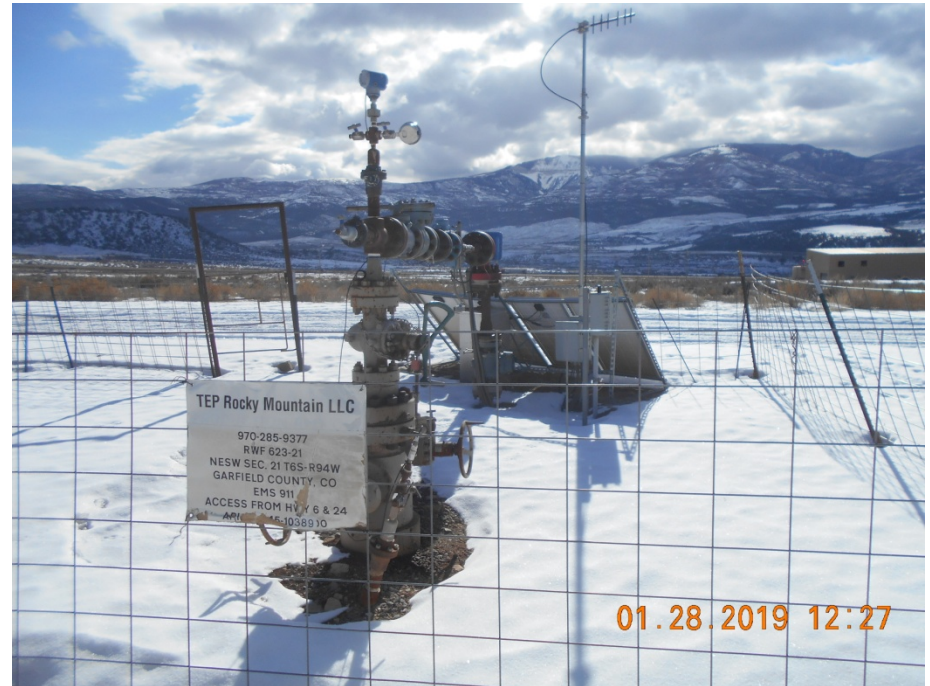

TEP ROCKY MOUNTAIN LLC - 96850

API # 05-045-07465 Clough #RMV 215-21

API # 05-045-10389 Clough #RWF 623-21

Inspection Date : 1/28/2019

05-045-07465 Clough #RMV 215-21 wellhead

05-045-10389 Clough #RWF 623-21 wellhead