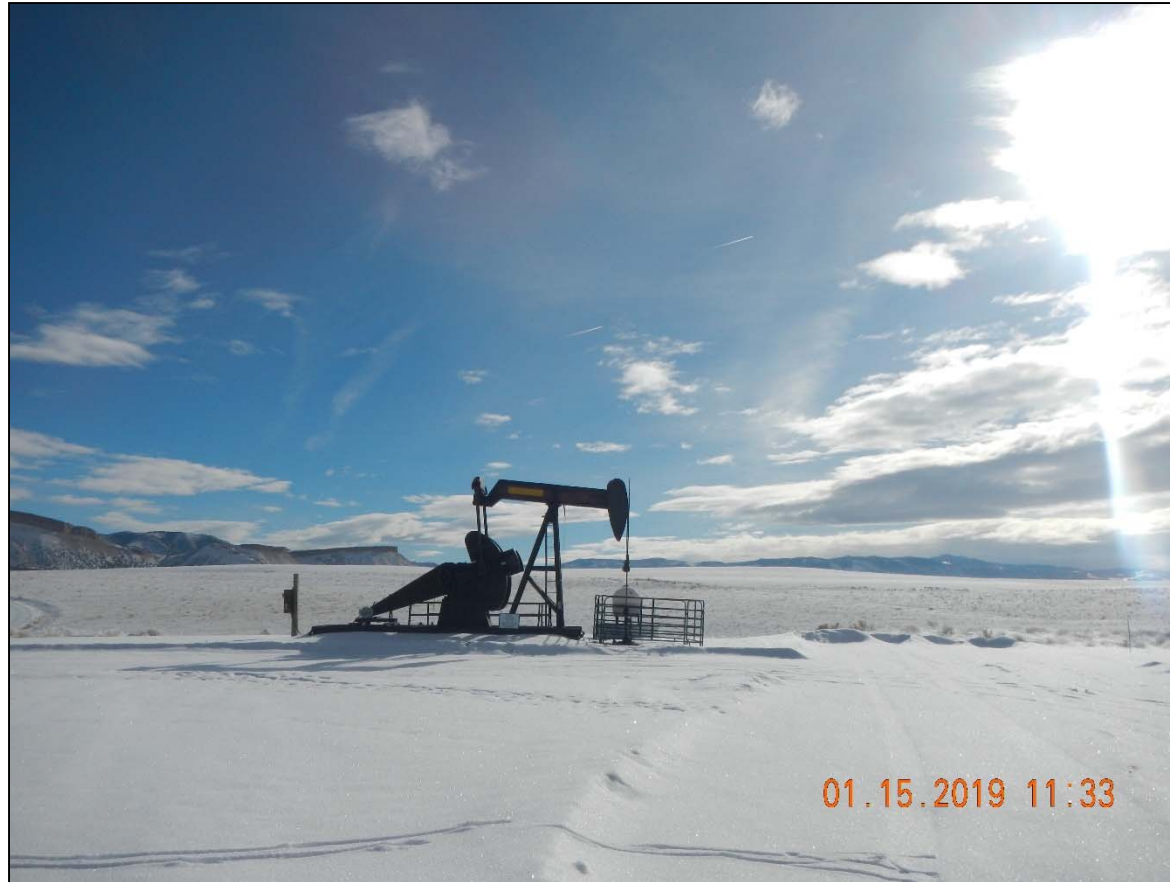

Inspection Photos
Location Name: Iles Dome Unit 37
API: 05-081-05090

Photo 1. Overview of location taken at entrance facing east.