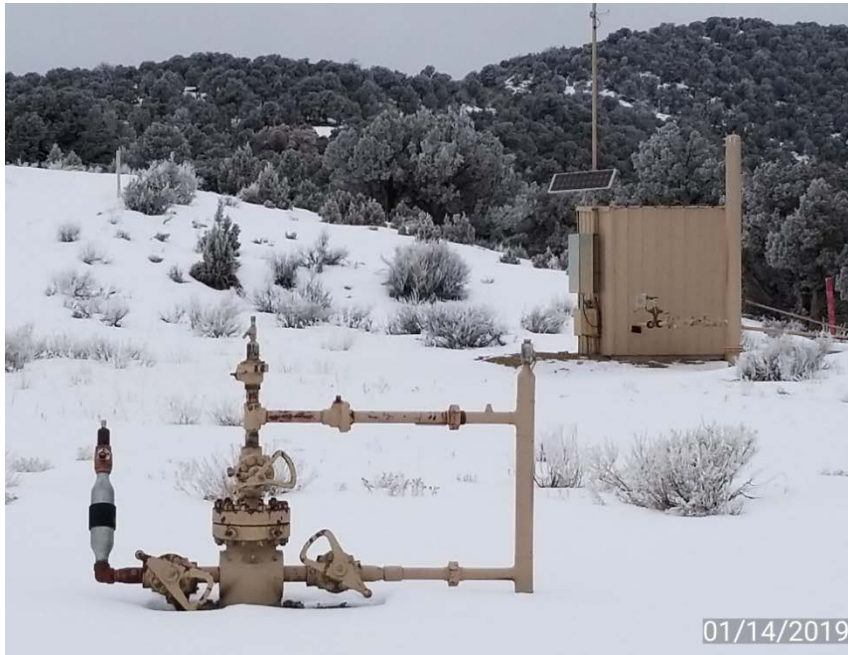

## Inspection Photos

Location Name: DRAGON TRAIL UNIT 1061

Location ID: 05-103-08652

Inspection: 679702582

**Photo 1. Location looking west.**