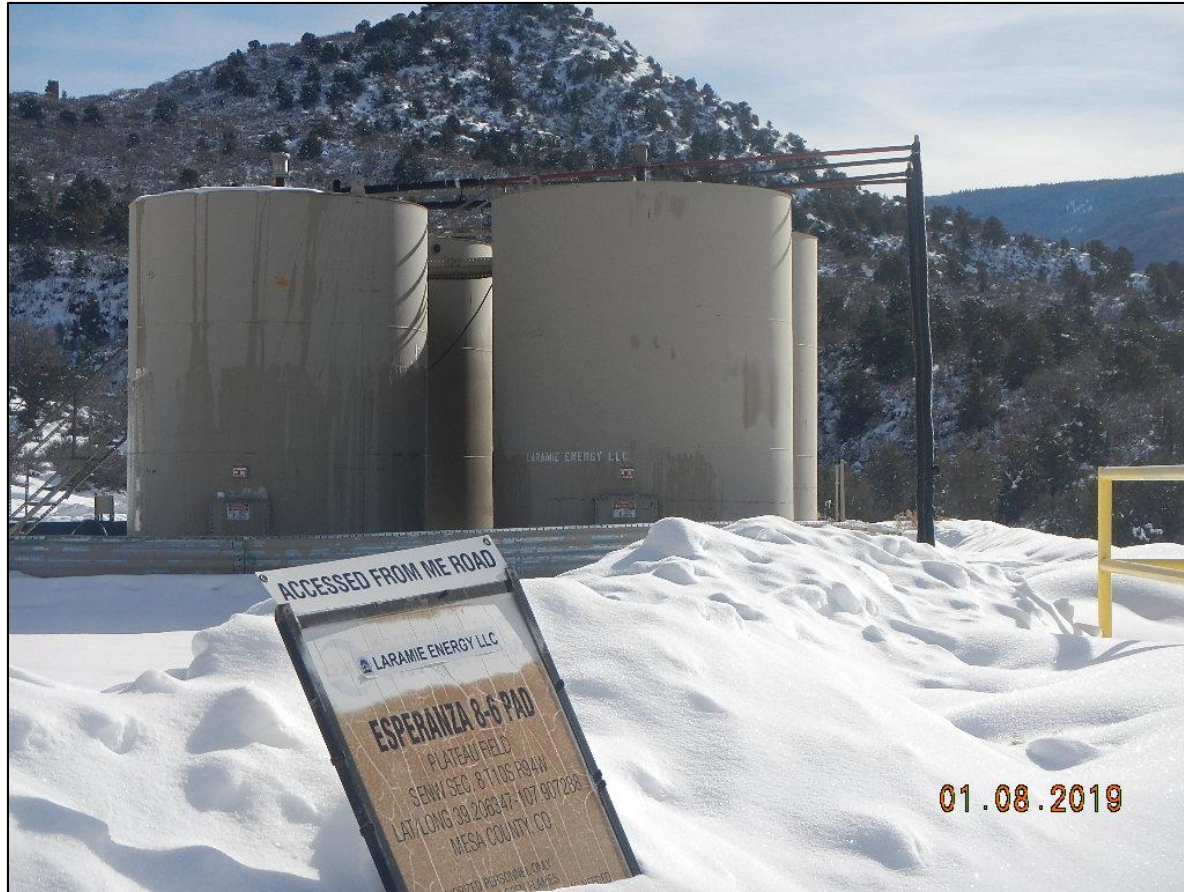

Laramie Energy LLC
Api # 05-077-08915
Inspection # 675001707

photo from entrance of location

Laramie Energy LLC
Api # 05-077-08915
Inspection # 675001707

Photo of tank battery sign at entrance of location