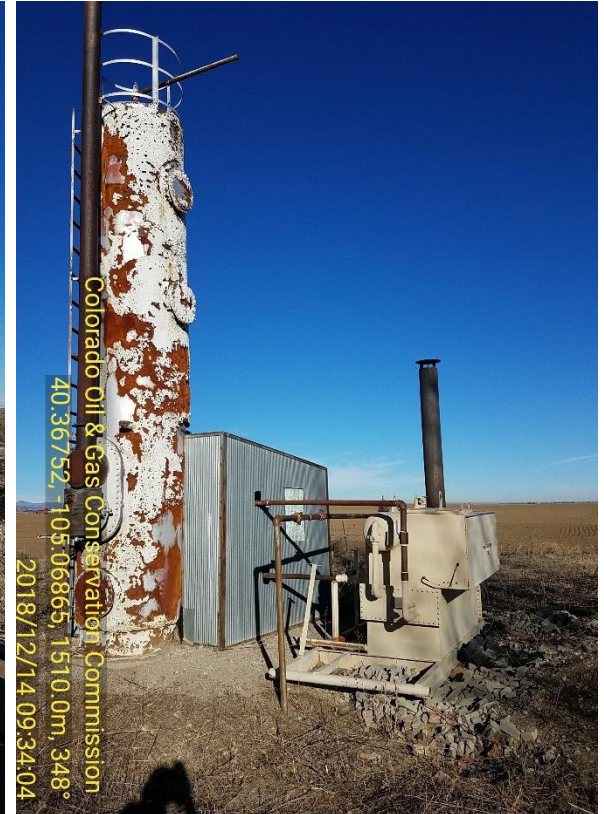

Location Name: WESTWARD-65N69W 25SWSE

Location Number: 307124

Photo 1 Wellhead API 05-069-06103

Photo 2 Tank Battery

Photo 3 Production Equipment