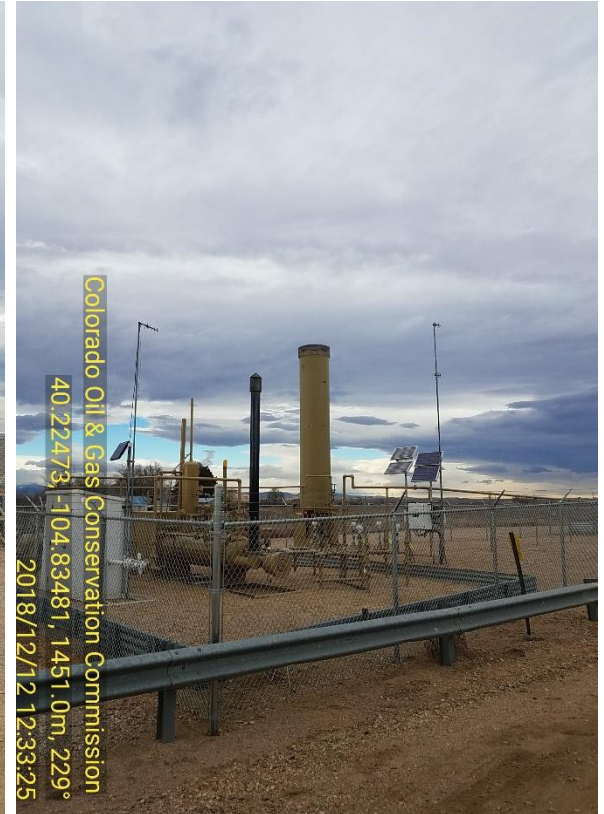

Location Name: HALE-63N67W 13SWNE

Location Number: 332544

Photo 1 API 05-123-26962

Photo 2 API 05-123-26961

Photo 3 Photo 05-123-26960

Location Name: HALE-63N67W 13SWNE

Location Number: 332544

Photo 4 API 05-123-26959

Photo 5 Battery

Photo 6 Production Equipment