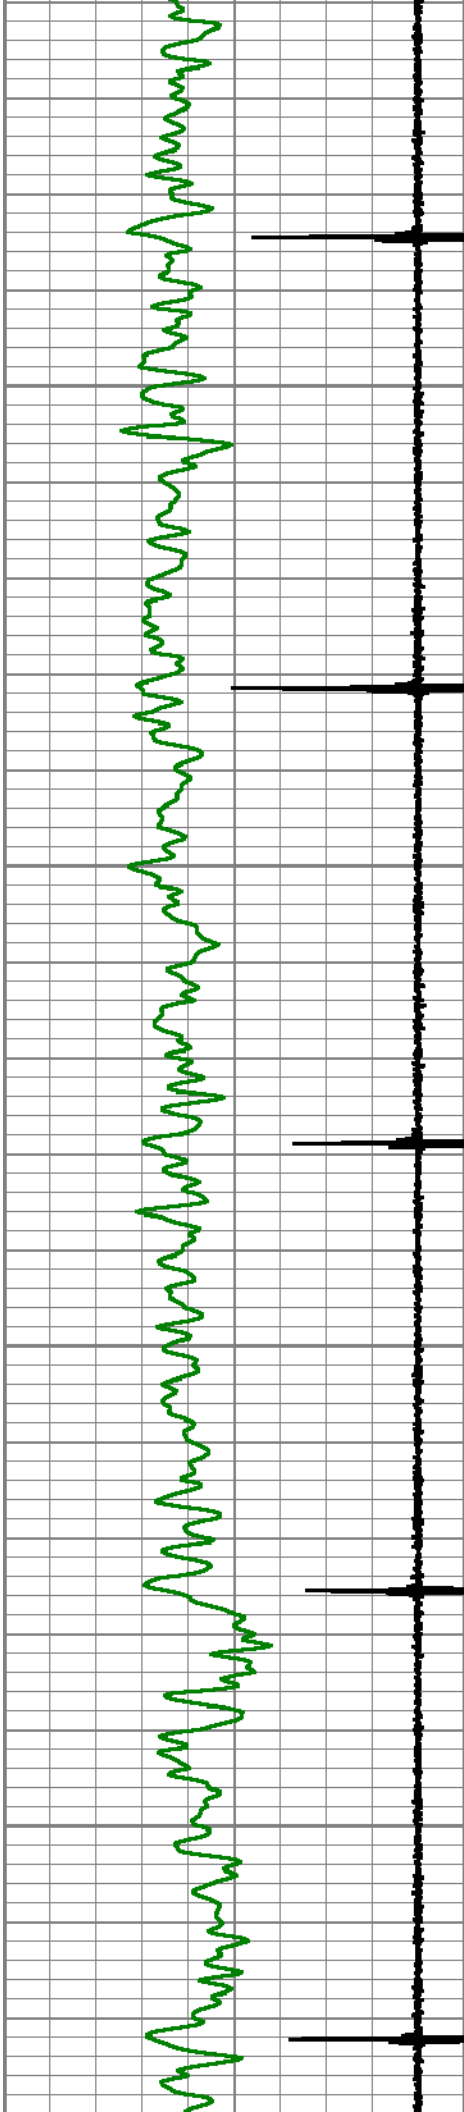

Database File 2-310213 conoco cibp.db
 Dataset Pathname JBGR1/merge1
 Presentation Format pinr_gr-ccl
 Dataset Creation Sat Oct 29 10:17:48 2016
 Charted by Depth in Feet scaled 1:240

-9	CCL	1
0	GR (GAPI)	200

0	LTEN (lb)	2000
---	-----------	------

7200

7250

7300

7350