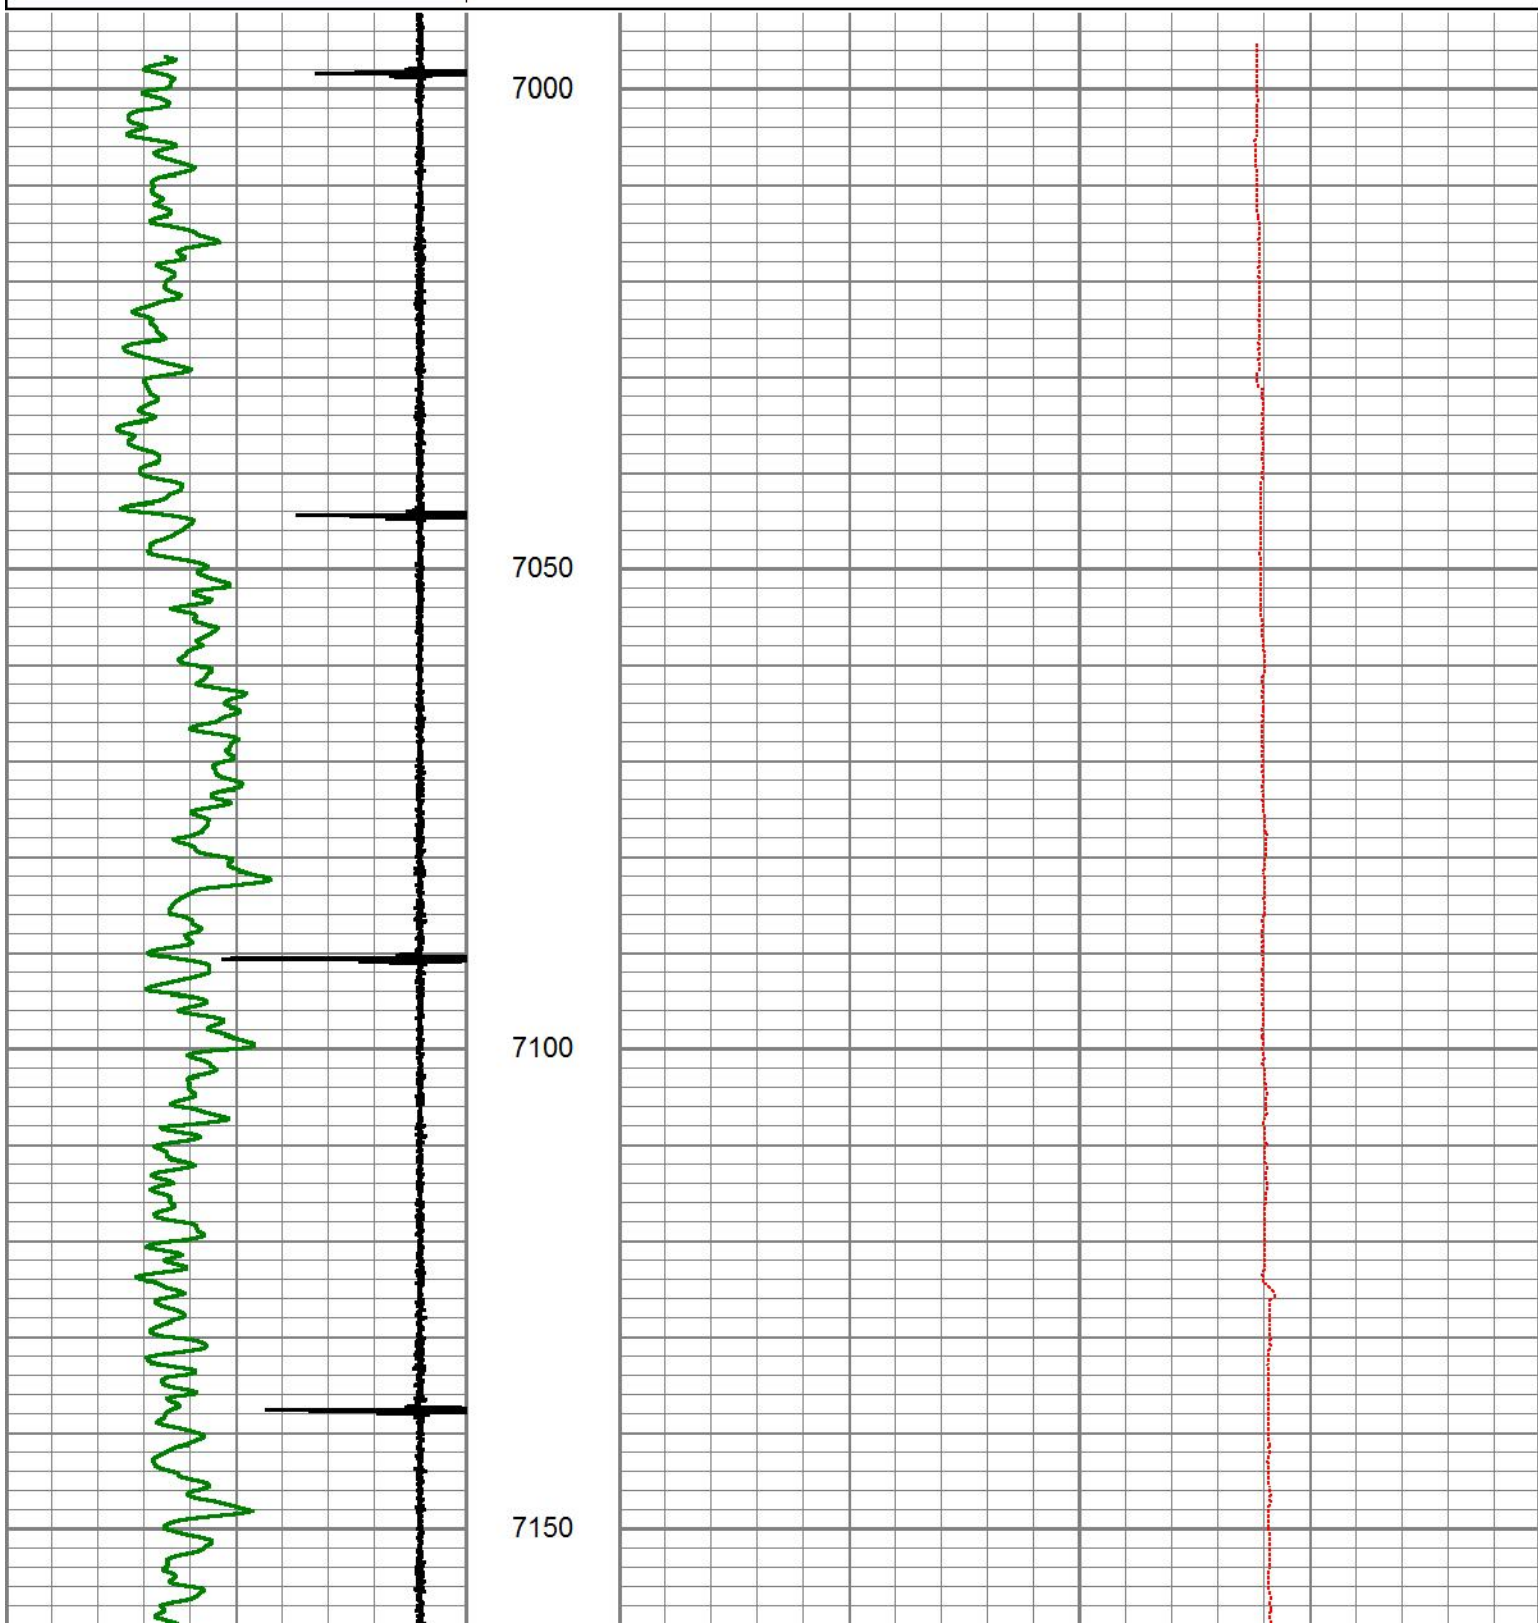

Database File 2-310213 conoco cibp.db
 Dataset Pathname JBGR1/merge1
 Presentation Format pinr_gr-ccl
 Dataset Creation Sat Oct 29 10:17:48 2016
 Charted by Depth in Feet scaled 1:240

-9	CCL	1
0	GR (GAPI)	200

0	LTEN (lb)	2000
---	-----------	------

7200

7250

7300

7350