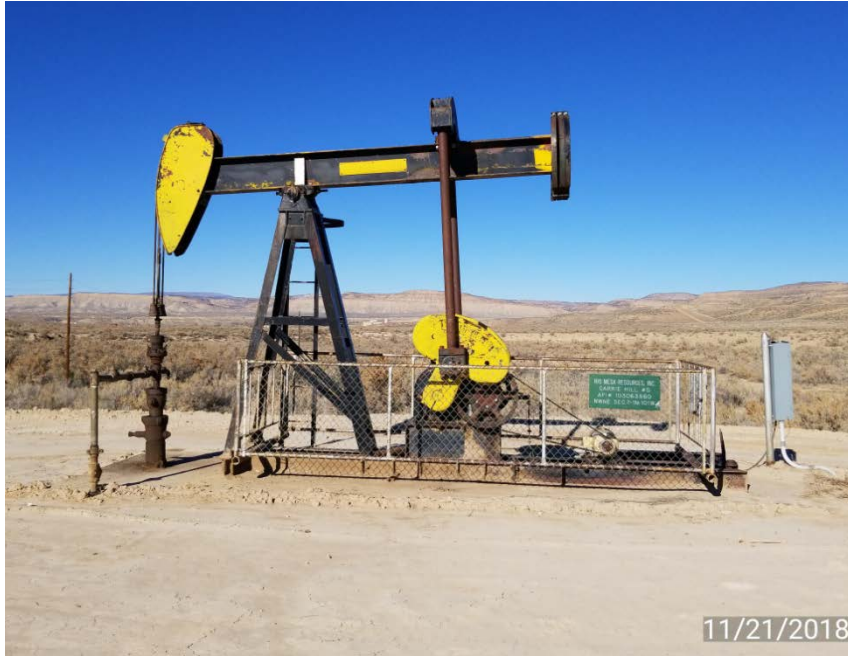

Inspection Photos

Location Name: HILL, CARRIE & DON 5

Location ID: 05-103-06356

Inspection: 679701836

Photo 1. Location looking north.

Inspection Photos

Location Name: HILL, CARRIE & DON 5

Location ID: 05-103-06356