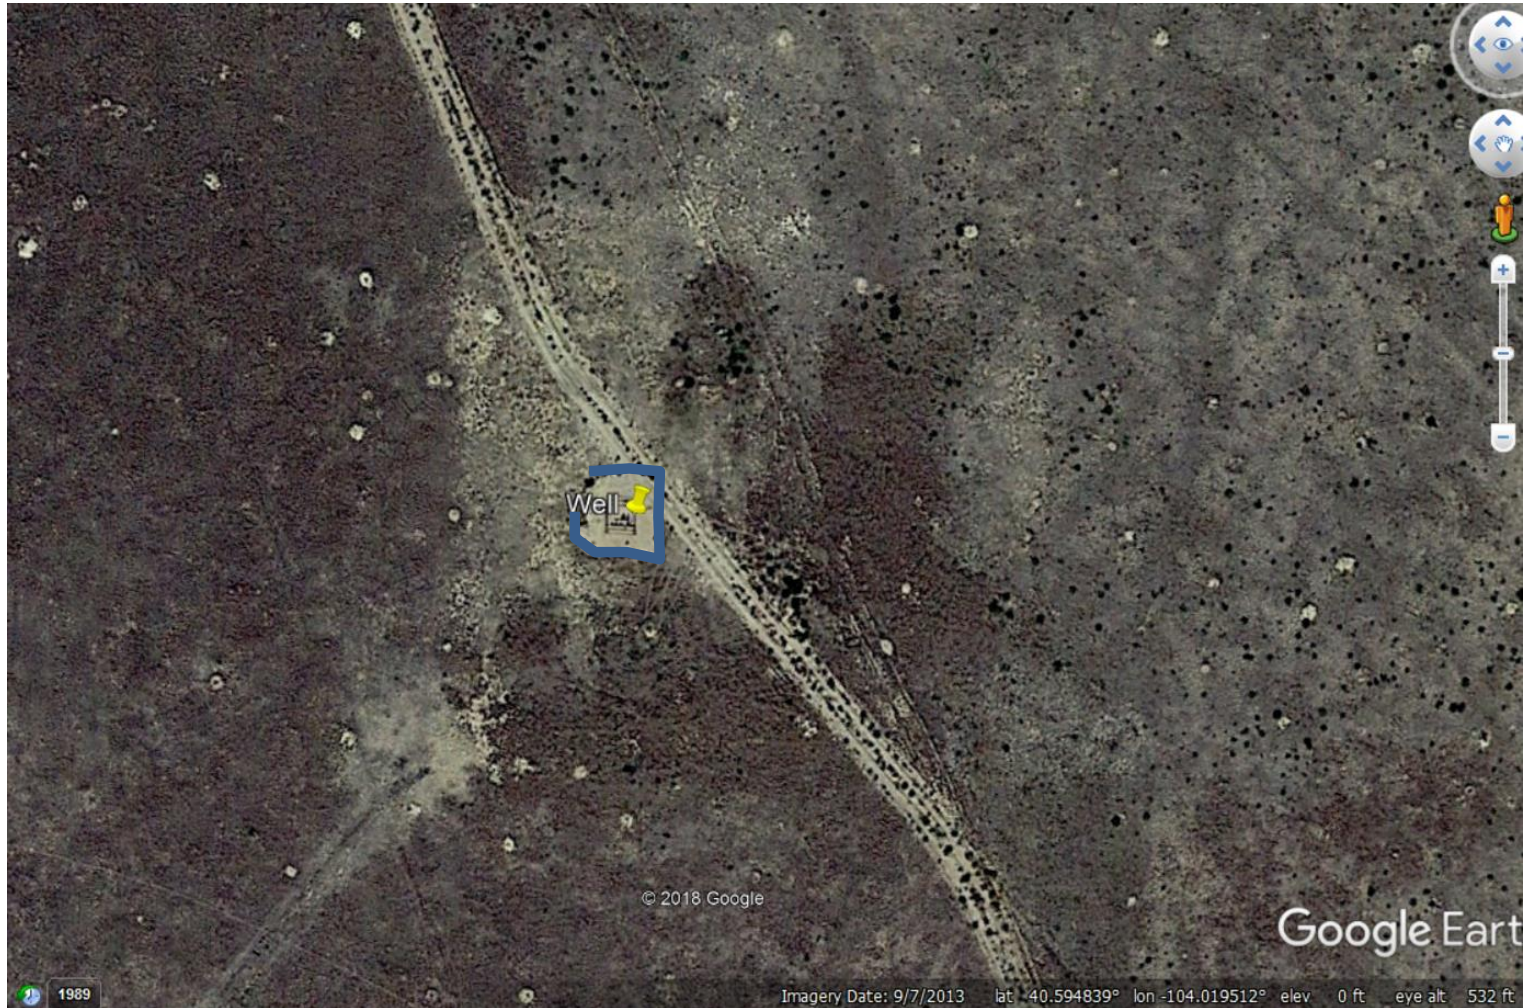

Inspection Photos

11/19/2018

Operator: MARKUS PRODUCTION, INC - 53790

Location ID: 327257

Inspection Doc. Number: 682504191

Weld County, CO

Aaron Trujillo
NE Reclamation Specialist
COGCC

Photo 1: Photo taken from the access road entrance at CR 86 (40.611055°, -104.020340°).

Inspection Photos
Operator: MARKUS PRODUCTION, INC - 53790
Location ID: 327257

Photo 2: Photo taken from the access road, north of the location, facing south. Photo of access road.

Photo 3: Photo taken from the South end of the location, facing north. Photo shows area of the well that is bare and exposed soil. Well PA 7/5/2017, at least 2 growing seasons have passed; unable to find germination and desirable perennial vegetative establishment at well site

Photo 4: Photo taken from the east end of the well site, facing west. Photo shows area of the well that is bare and exposed soil. Well PA 7/5/2017, at least 2 growing seasons have passed; unable to find germination and desirable perennial vegetative establishment at well site

Photo 5: Photo taken from the adjacent reference area. Photo shows vegetation on the reference. Well site is not reflective of the reference area.

Photo 6: Most recent available (2013) google earth aerial imagery. Photo shows area of the well on the location. Blue outline shows areas where the previous photos show desirable perennial vegetative establishment is not occurring