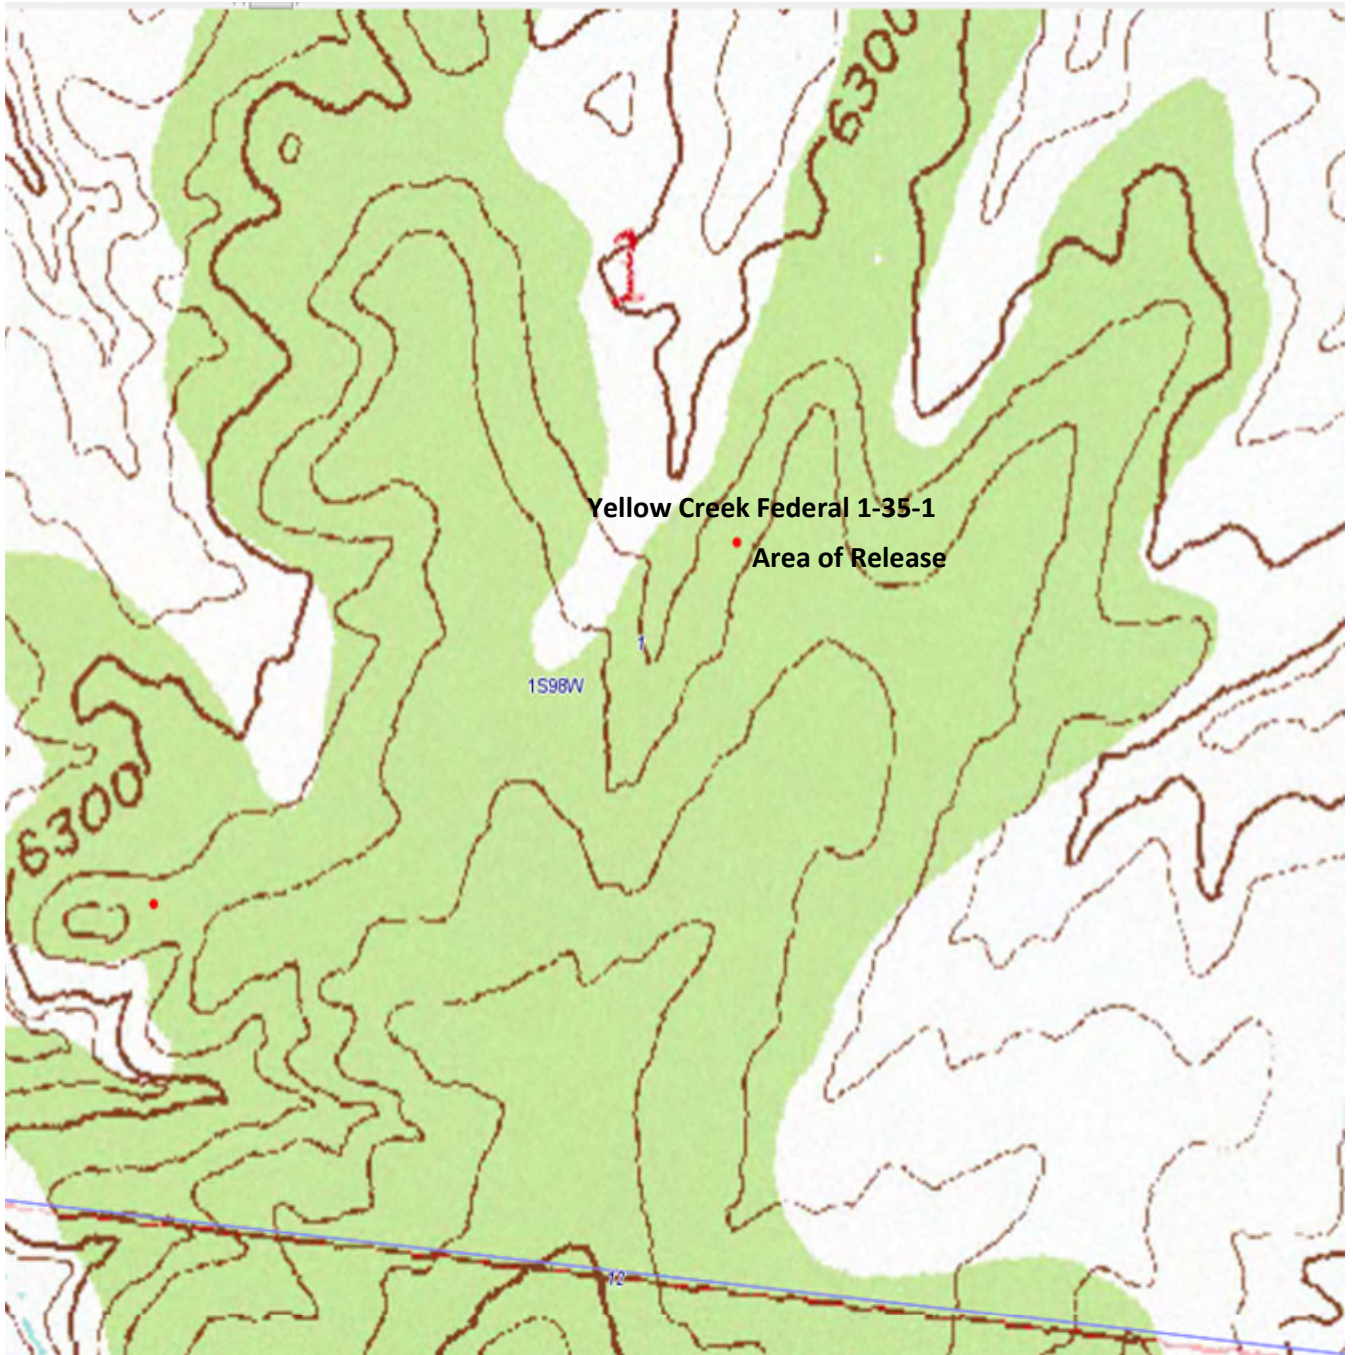

Yellow Creek Federal 1-35-1 Produce Water Release

Lat: 39.9907
Long: -108.34034
NWSE Sec 1, Township 1S, Range 98W