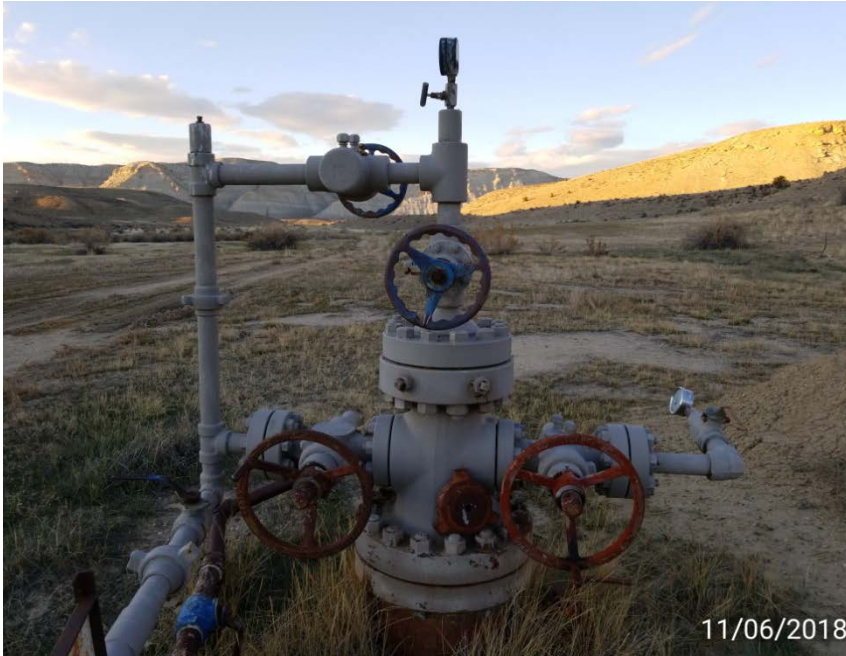

Inspection Photos

Location Name: 05-103-08999 (TAIGA MOUNTAIN 16-22)

Location ID: 315680

Inspection: 679701664

Location photo looking east

Location photo looking north

Inspection Photos

Location Name: 05-103-08999 (TAIGA MOUNTAIN 16-22)

Location ID: 315680

Inspection: 679701664

Tank battery looking northwest

Gas leaking inside separator

Inspection Photos

Location Name: 05-103-08999 (TAIGA MOUNTAIN 16-22)

Location ID: 315680

Inspection: 679701664

Gas leaking

Well head

Gas leaking at casing valve

Inspection Photos

Location Name: 05-103-08999 (TAIGA MOUNTAIN 16-22)

Location ID: 315680

Inspection: 679701664

Sign missing nearest public road "CR 2"