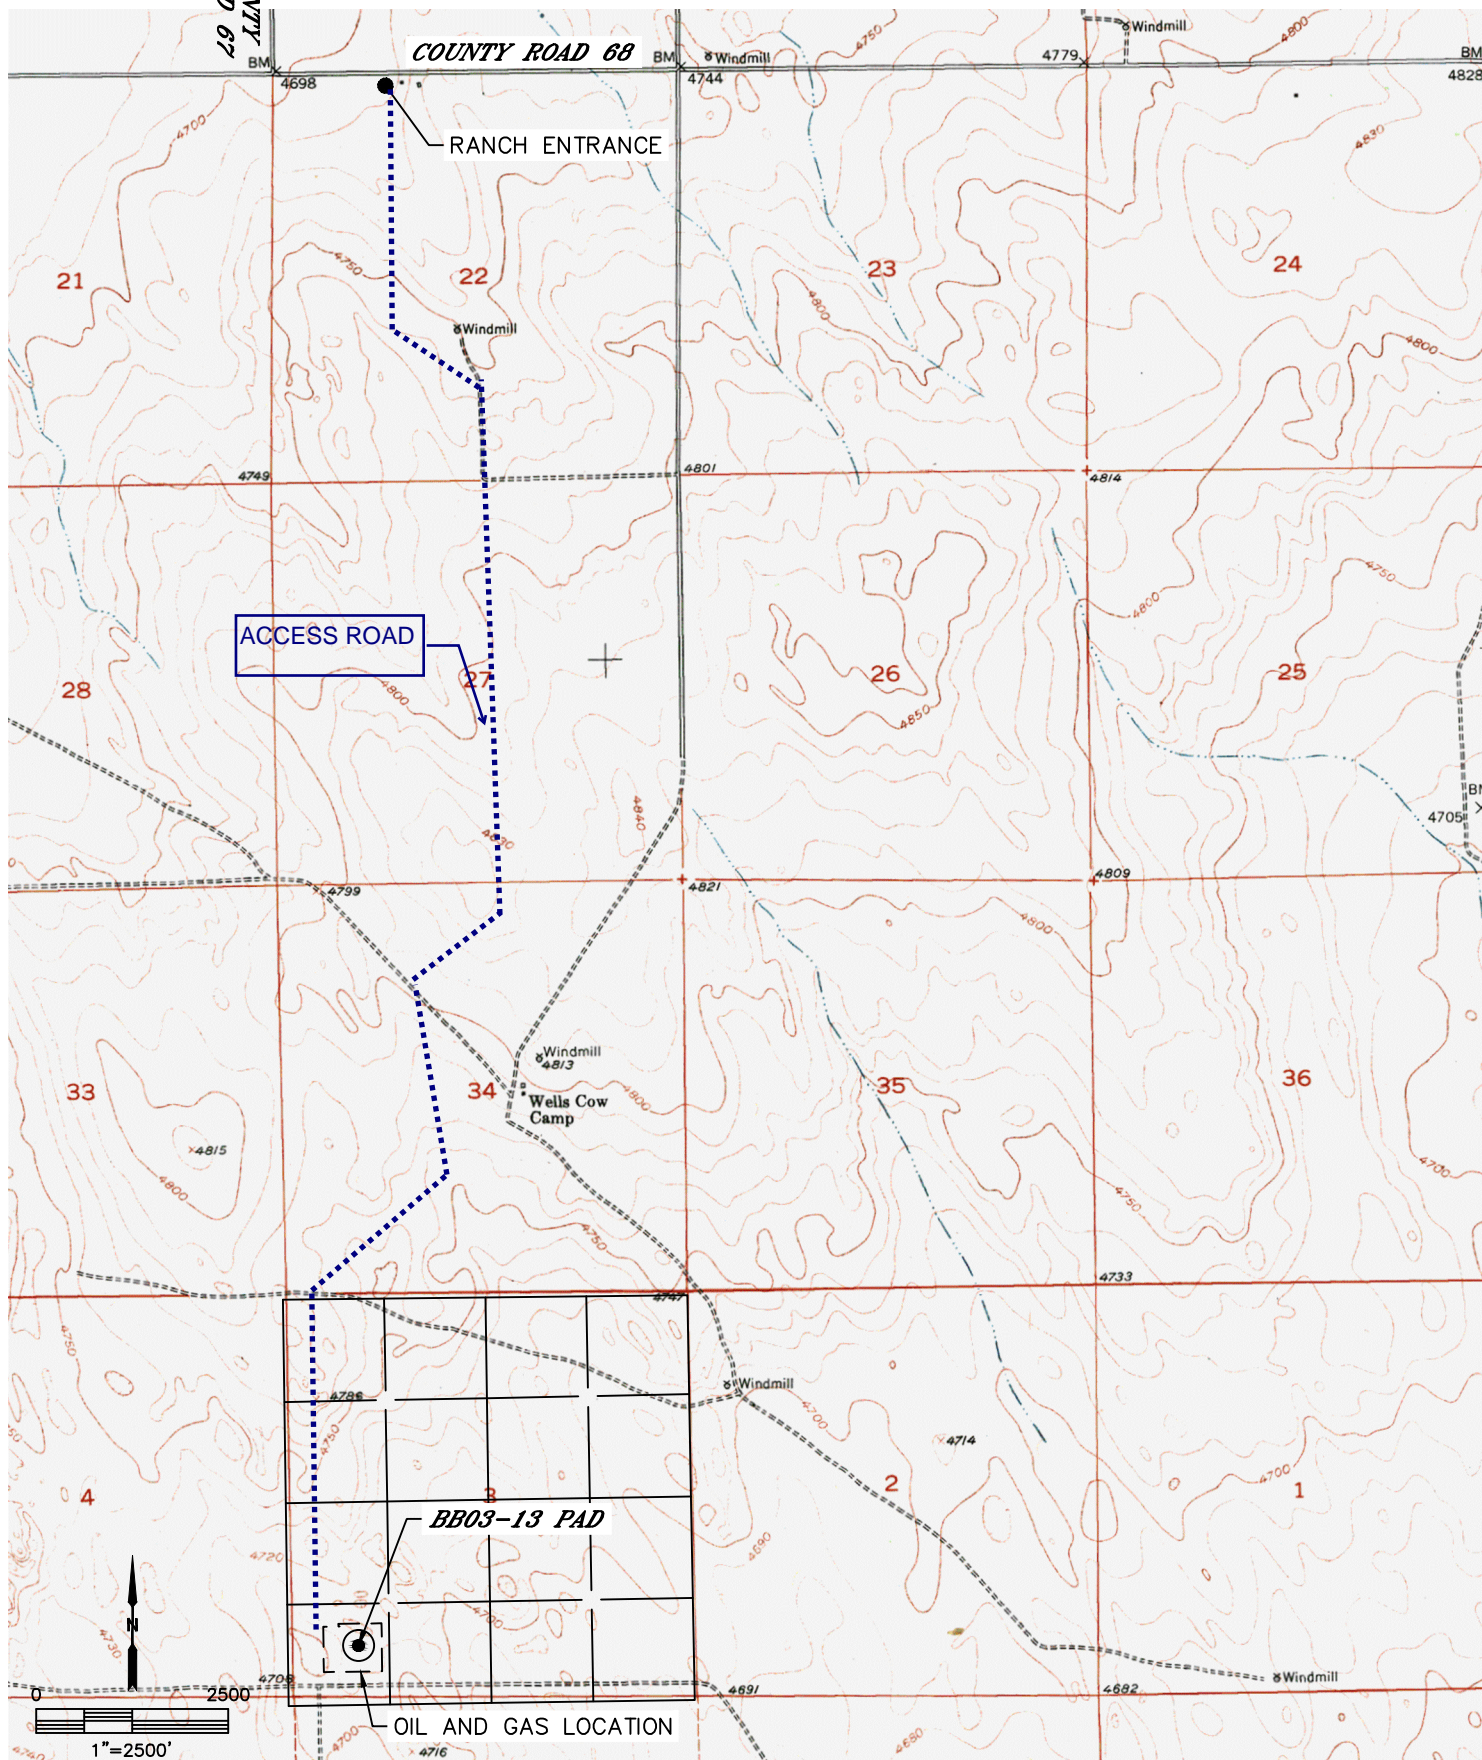

Lat40°, Inc. 6250 W. 10th Street, Unit 2, Greeley, CO 970-515-5294

ACCESS ROAD MAP

BB03-13 PAD

SECTION: 3
TOWNSHIP: 5N
RANGE: 63W
6TH. P.M.
WELD COUNTY, CO

Lat40°, Inc. 6250 W. 10th Street, Unit 2, Greeley, CO 970-515-5294

ACCESS ROAD MAP

BB03-13 PAD

SECTION: 3
TOWNSHIP: 5N
RANGE: 63W
6TH. P.M.
WELD COUNTY, CO