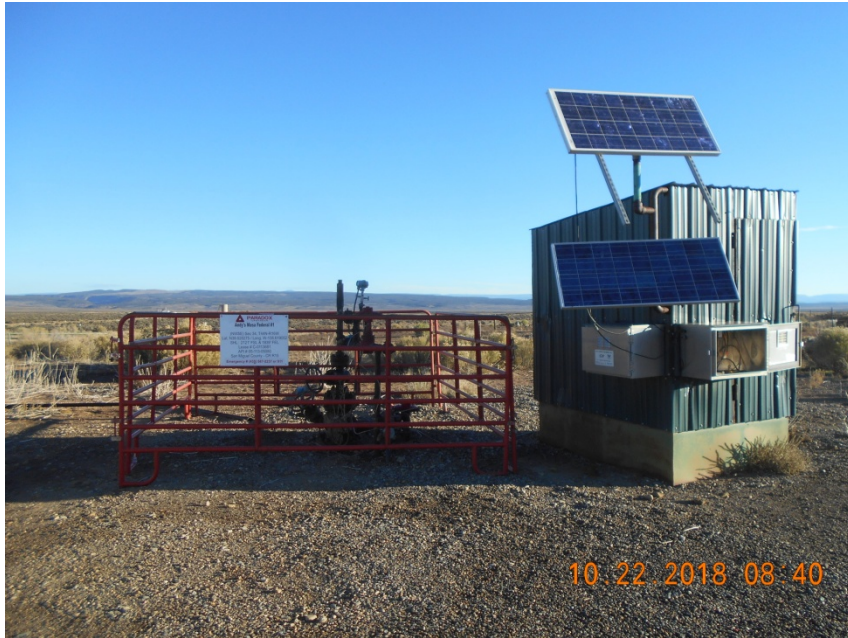

PARADOX UPSTREAM LLC - 10453  
API # 05-113-05080 ANDY'S MESA UNIT #1  
Inspection Date : 10/22/2018

Wellhead with sign

Separator with risers locked out/ tagged out

PARADOX UPSTREAM LLC - 10453  
API # 05-113-05080 ANDY'S MESA UNIT #1  
Inspection Date : 10/22/2018

**Meter housing**

**Tank battery.**