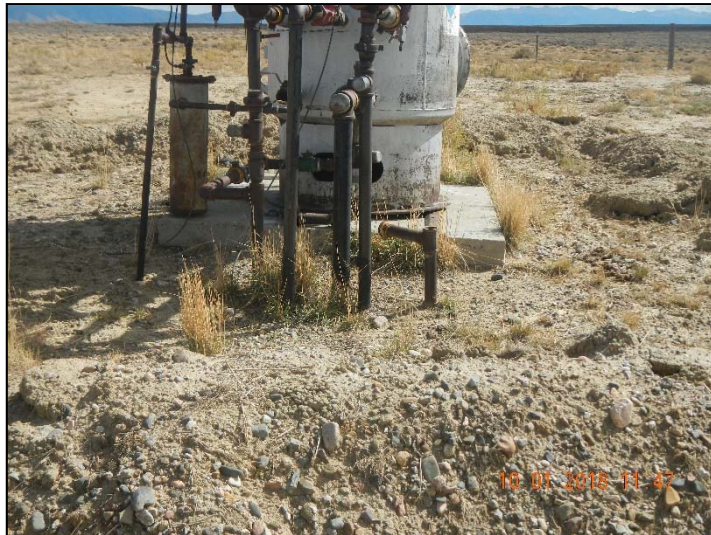

Inspection Photos
Location Name: Shock-Federal 1
API: 05-057-06351

Photo 1. Overview of location taken at entrance facing northeast.

Inspection Photos
Location Name: Schock-Federal 1
API: 05-057-06351

Photo 2. No wildlife protection on separator exhaust.

**Photo 3. No wildlife protection on separator exhaust.
8/25/2017 Inspection document number 689800233**

Inspection Photos
Location Name: Schock-Federal 1
API: 05-057-06351

Photo 4. Pit.

Photo 5. Pit.

8/25/2017 Inspection document number 689800233

Inspection Photos
Location Name: Schock-Federal 1
API: 05-057-06351

Photo 6. 2" steel riser.

Photo 7. 2" steel riser.

8/25/2017 Inspection document number 689800233

Inspection Photos
Location Name: Schock-Federal 1
API: 05-057-06351