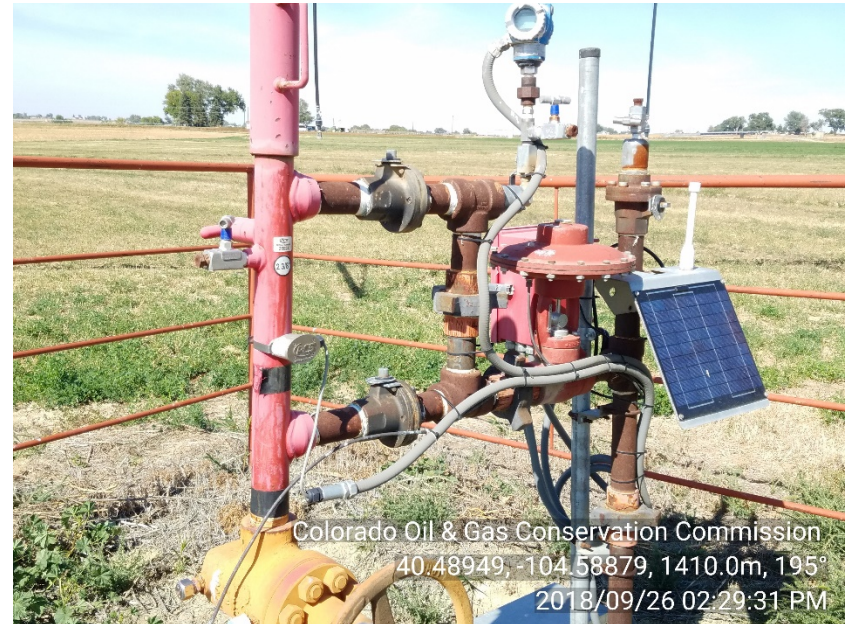

Inspection Photos
Location Name: Carlson / A18-17
Location #: 420580

Photo #1

Carlson A18-17 (API # 05-123-32627) wellsite

Weeds

Photo #2

Carlson A18-17 wellhead

Appears SI – valves shut

Inspection Photos
Location Name: Carlson / A18-17
Location #: 420580

Photo #3
WPF III A18-7, 18-2, Carlson A18-17 Battery