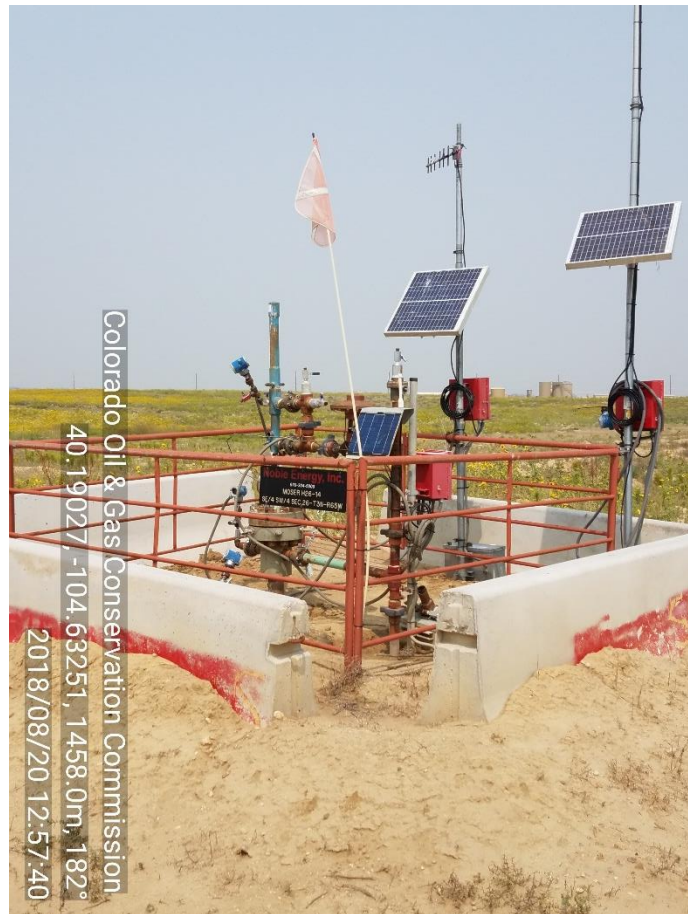

Location Name: MOSER H-63N65W 26SESW

Location Number: 305078

API: 05-123-22417

Photo 1 Wellhead