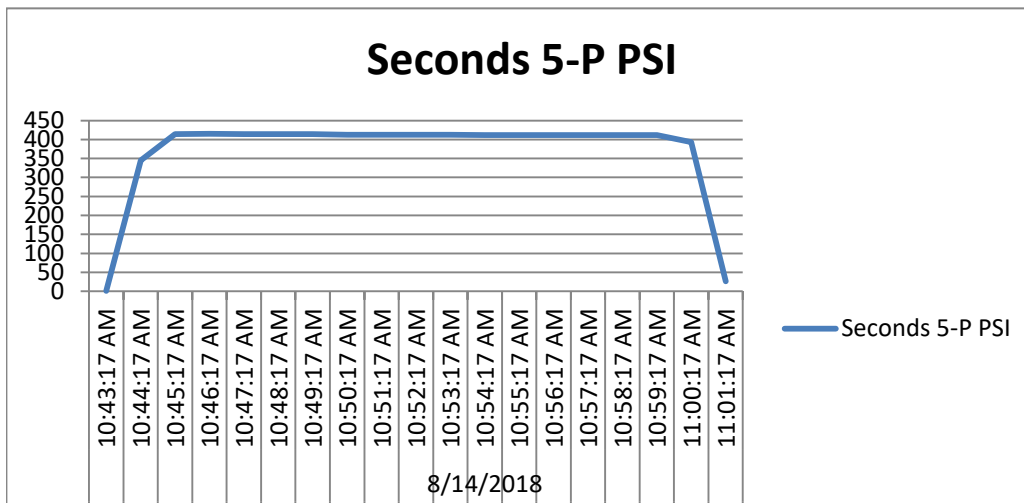

Pick Testers
Sterling,CO 80751

Guy Dove
970-580-0873

Great Western

Max Trehus

Great Western 27-51

MIT

API# 05-123-24122

SESN SEC.27-T6N-R67W

Interval: 60 Seconds

DataPoint	LogDate	LogTime	5-P PSI
0		10:43:17 AM	1
1		10:44:17 AM	345
2		10:45:17 AM	414
3		10:46:17 AM	415
4		10:47:17 AM	414
5		10:48:17 AM	414
6		10:49:17 AM	414
7		10:50:17 AM	413
8		10:51:17 AM	413
9		10:52:17 AM	413
10		10:53:17 AM	413
11	8/14/2018	10:54:17 AM	412
12		10:55:17 AM	412
13		10:56:17 AM	412
14		10:57:17 AM	412
15		10:58:17 AM	412
16		10:59:17 AM	412
17		11:00:17 AM	393
18		11:01:17 AM	26