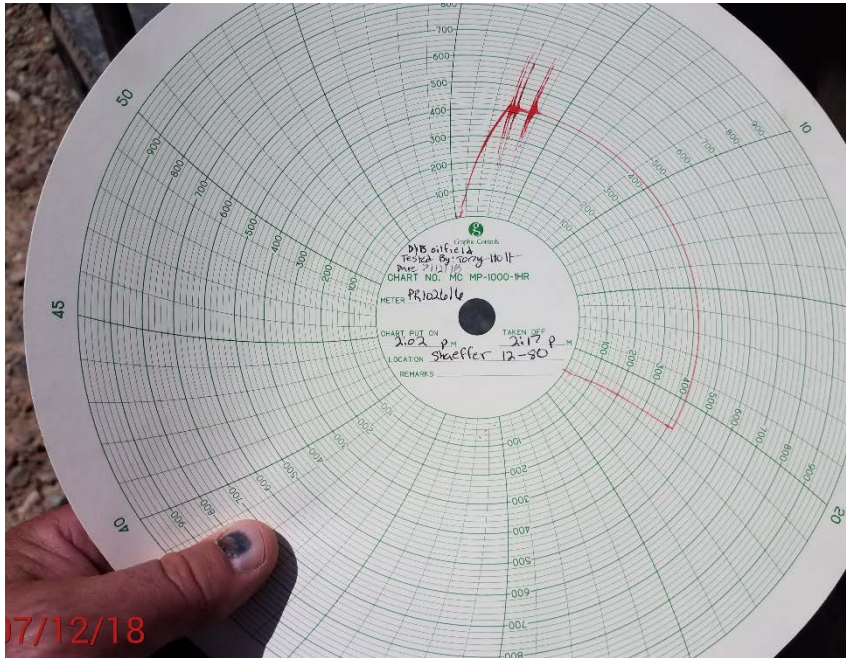

**Inspection Photo  
Shaeffer 12-8 (H12W)  
API # 045-07004  
Inspection # 689301514**

**Location Photo #1**