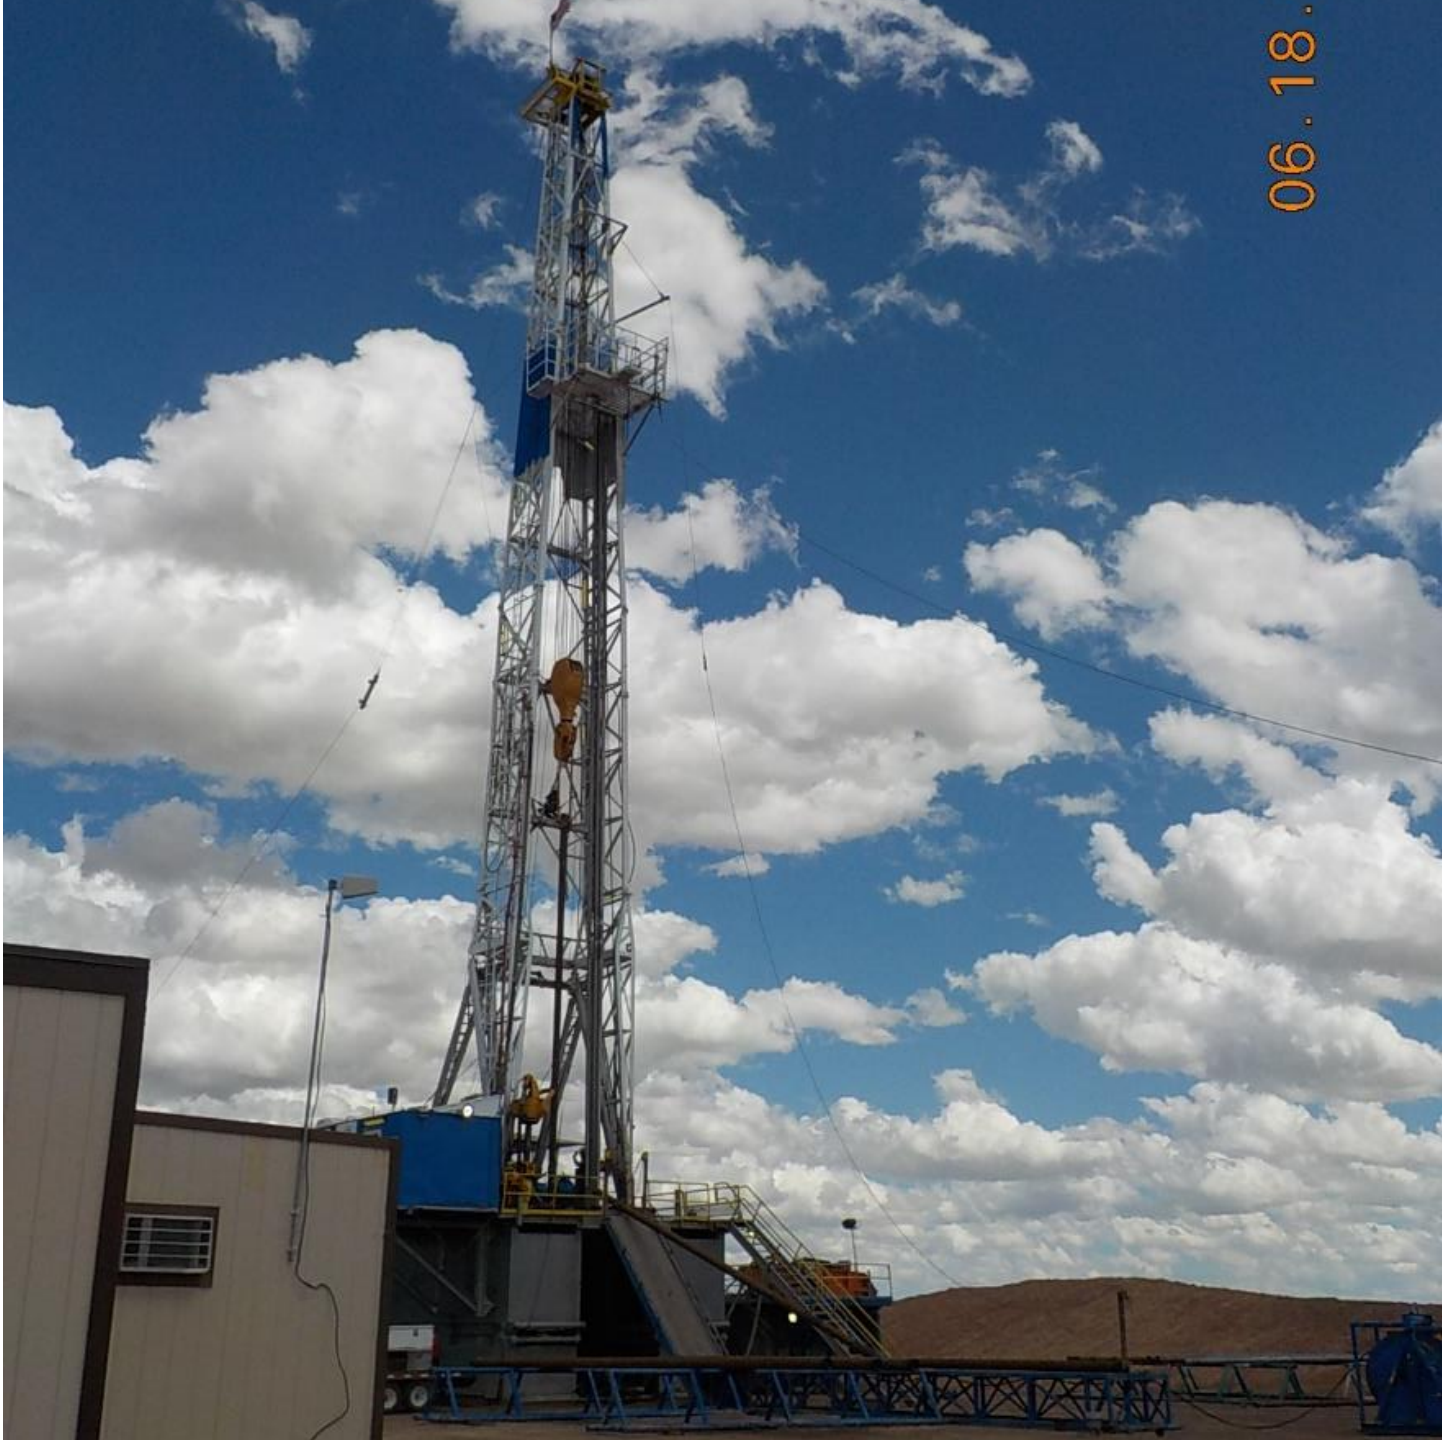

Grand Mesa Operating CO, Bob 1-22
073-06745

Inspection #688302053

6/18/2018

Surface Cementing/BOP

COLORADO

Oil & Gas Conservation
Commission

Department of Natural Resources

WW DRILLING

RIG 20

06.18.2018

GRAND MESA OPERATING

Bob 1-

Sec 22-7
LINCOLN, CO

Emergency # 316-265-3000

06.18.2018

06.18.