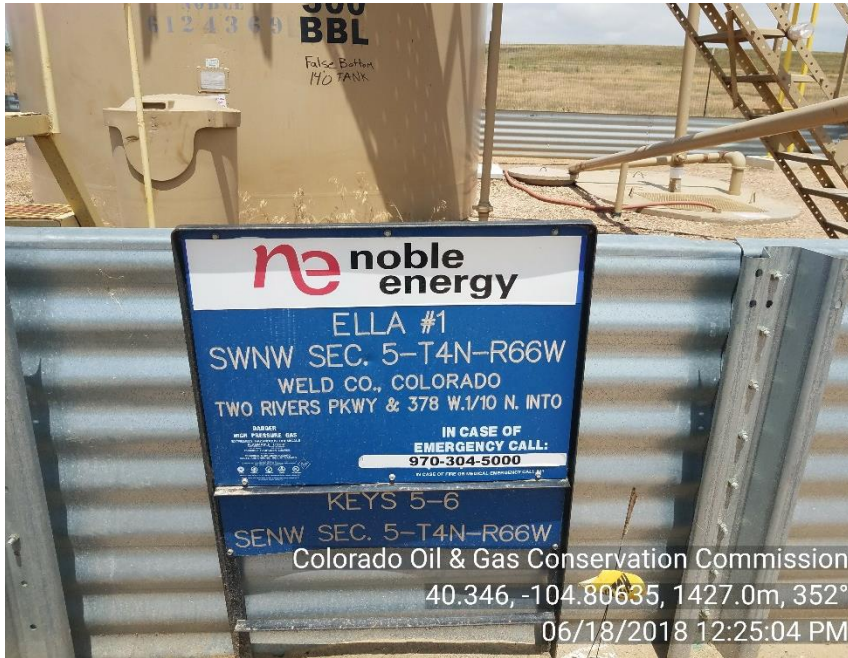

Inspection Photos
Location Name: ELLA #1
API: 05-123-12145

Tank battery signage

Tank battery site

Inspection Photos
Location Name: ELLA #1
API: 05-123-12145

Wellhead