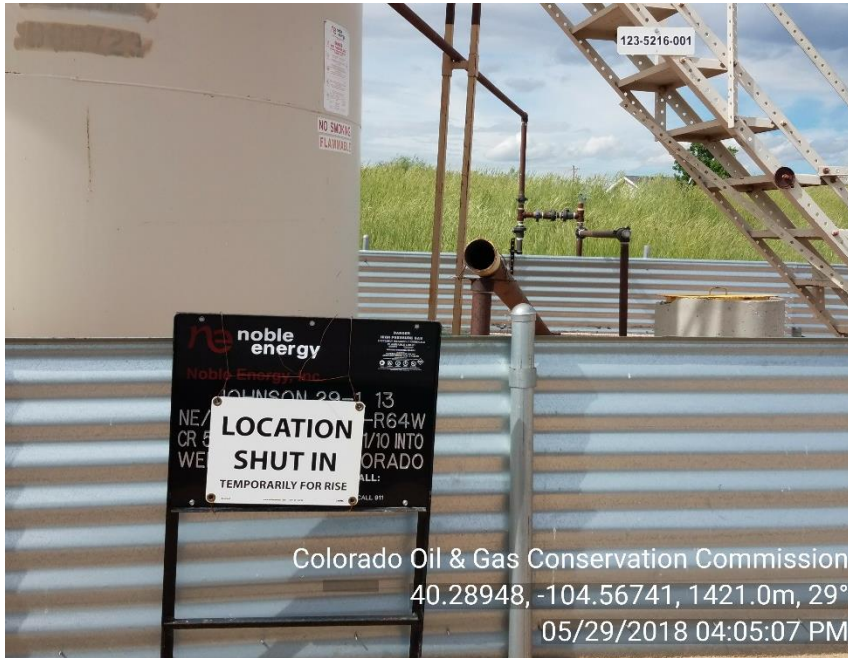

Inspection Photos  
Location Name: CPC-JOHNSON #29-1  
API: 05-123-12458

Tank battery signage

Tank battery site

**Inspection Photos**  
**Location Name: CPC-JOHNSON #29-1**  
**API: 05-123-12458**

**Wellhead**