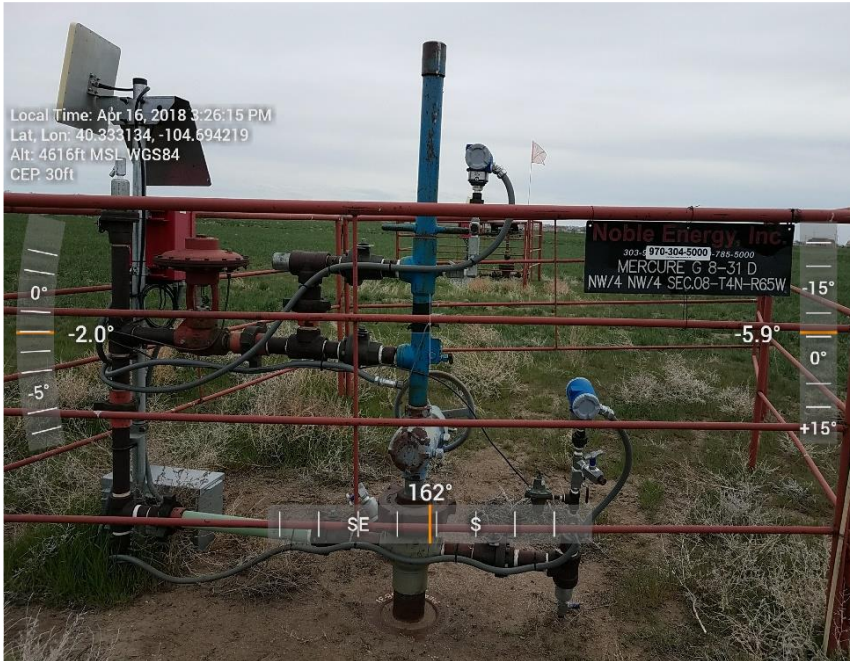

Inspection Photos
Location Name: MERCURE G #8-31
API: 05-123-25644

Wellhead with weeds

Wellhead after corrective action completed