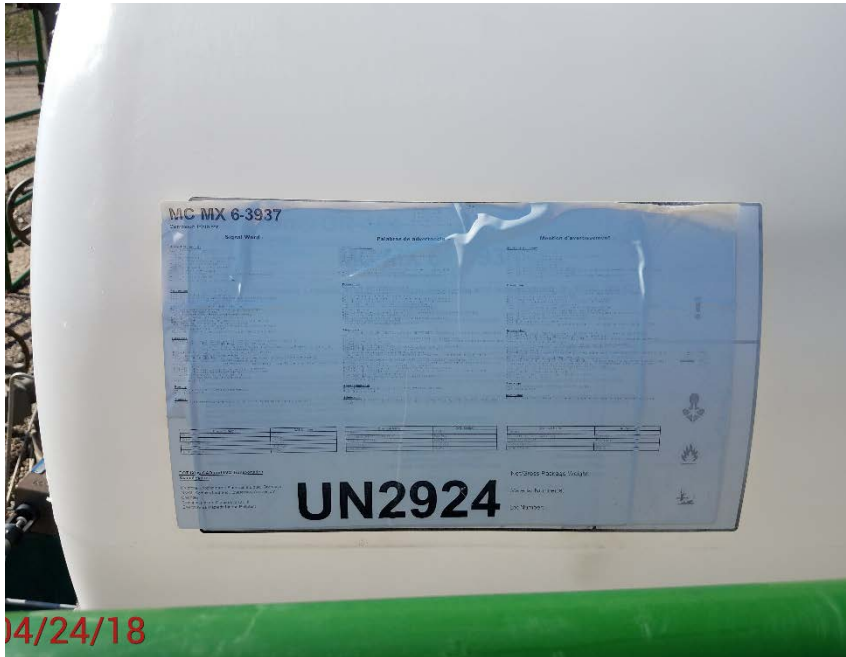

Inspection Photo
Specialty 11D-28-692
API# 045-14331
Inspection # 689300956

Location photo # 1

Location photo #2

**Inspection Photo
Specialty 11D-28-692
API# 045-14331
Inspection # 689300956**

Location photo # 3, missing/torn information sign

Location photo# 4

**Inspection Photo
Specialty 11D-28-692
API# 045-14331
Inspection # 689300956**

Location photo # 5, faded sign on chemical tank.