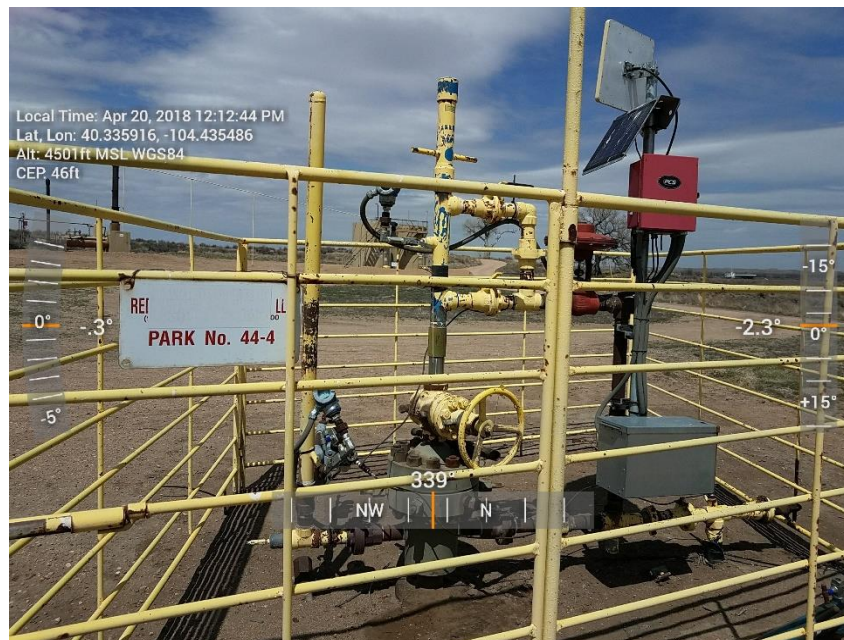

Inspection Photos
Location Name: PARK #44-4
API: 05-123-22697

Tank battery signage

Tank battery site

Inspection Photos
Location Name: PARK #44-4
API: 05-123-22697

Wellhead