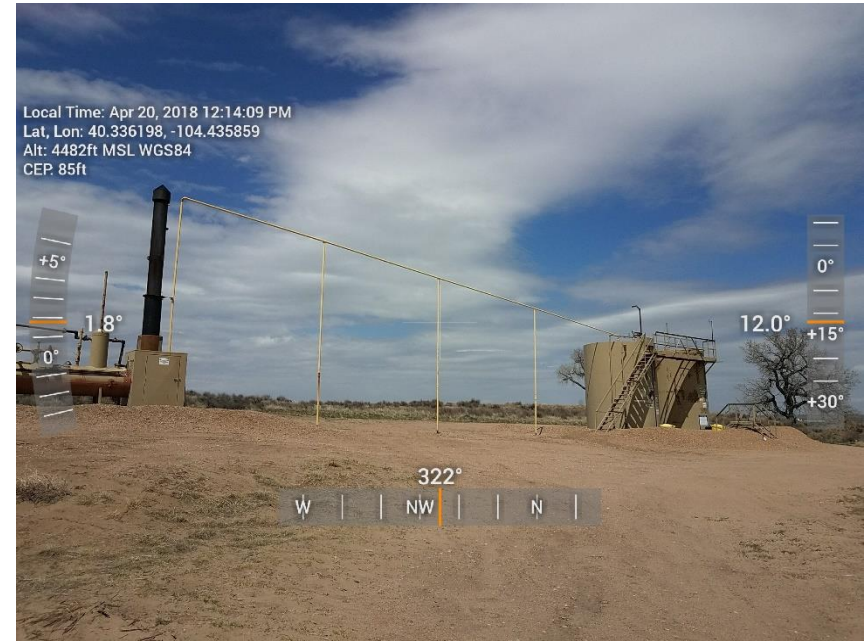

Inspection Photos
Location Name: PARK #44-4
API: 05-123-22697

Tank battery signage

Tank battery site

Inspection Photos
Location Name: PARK #44-4
API: 05-123-22697

Wellhead