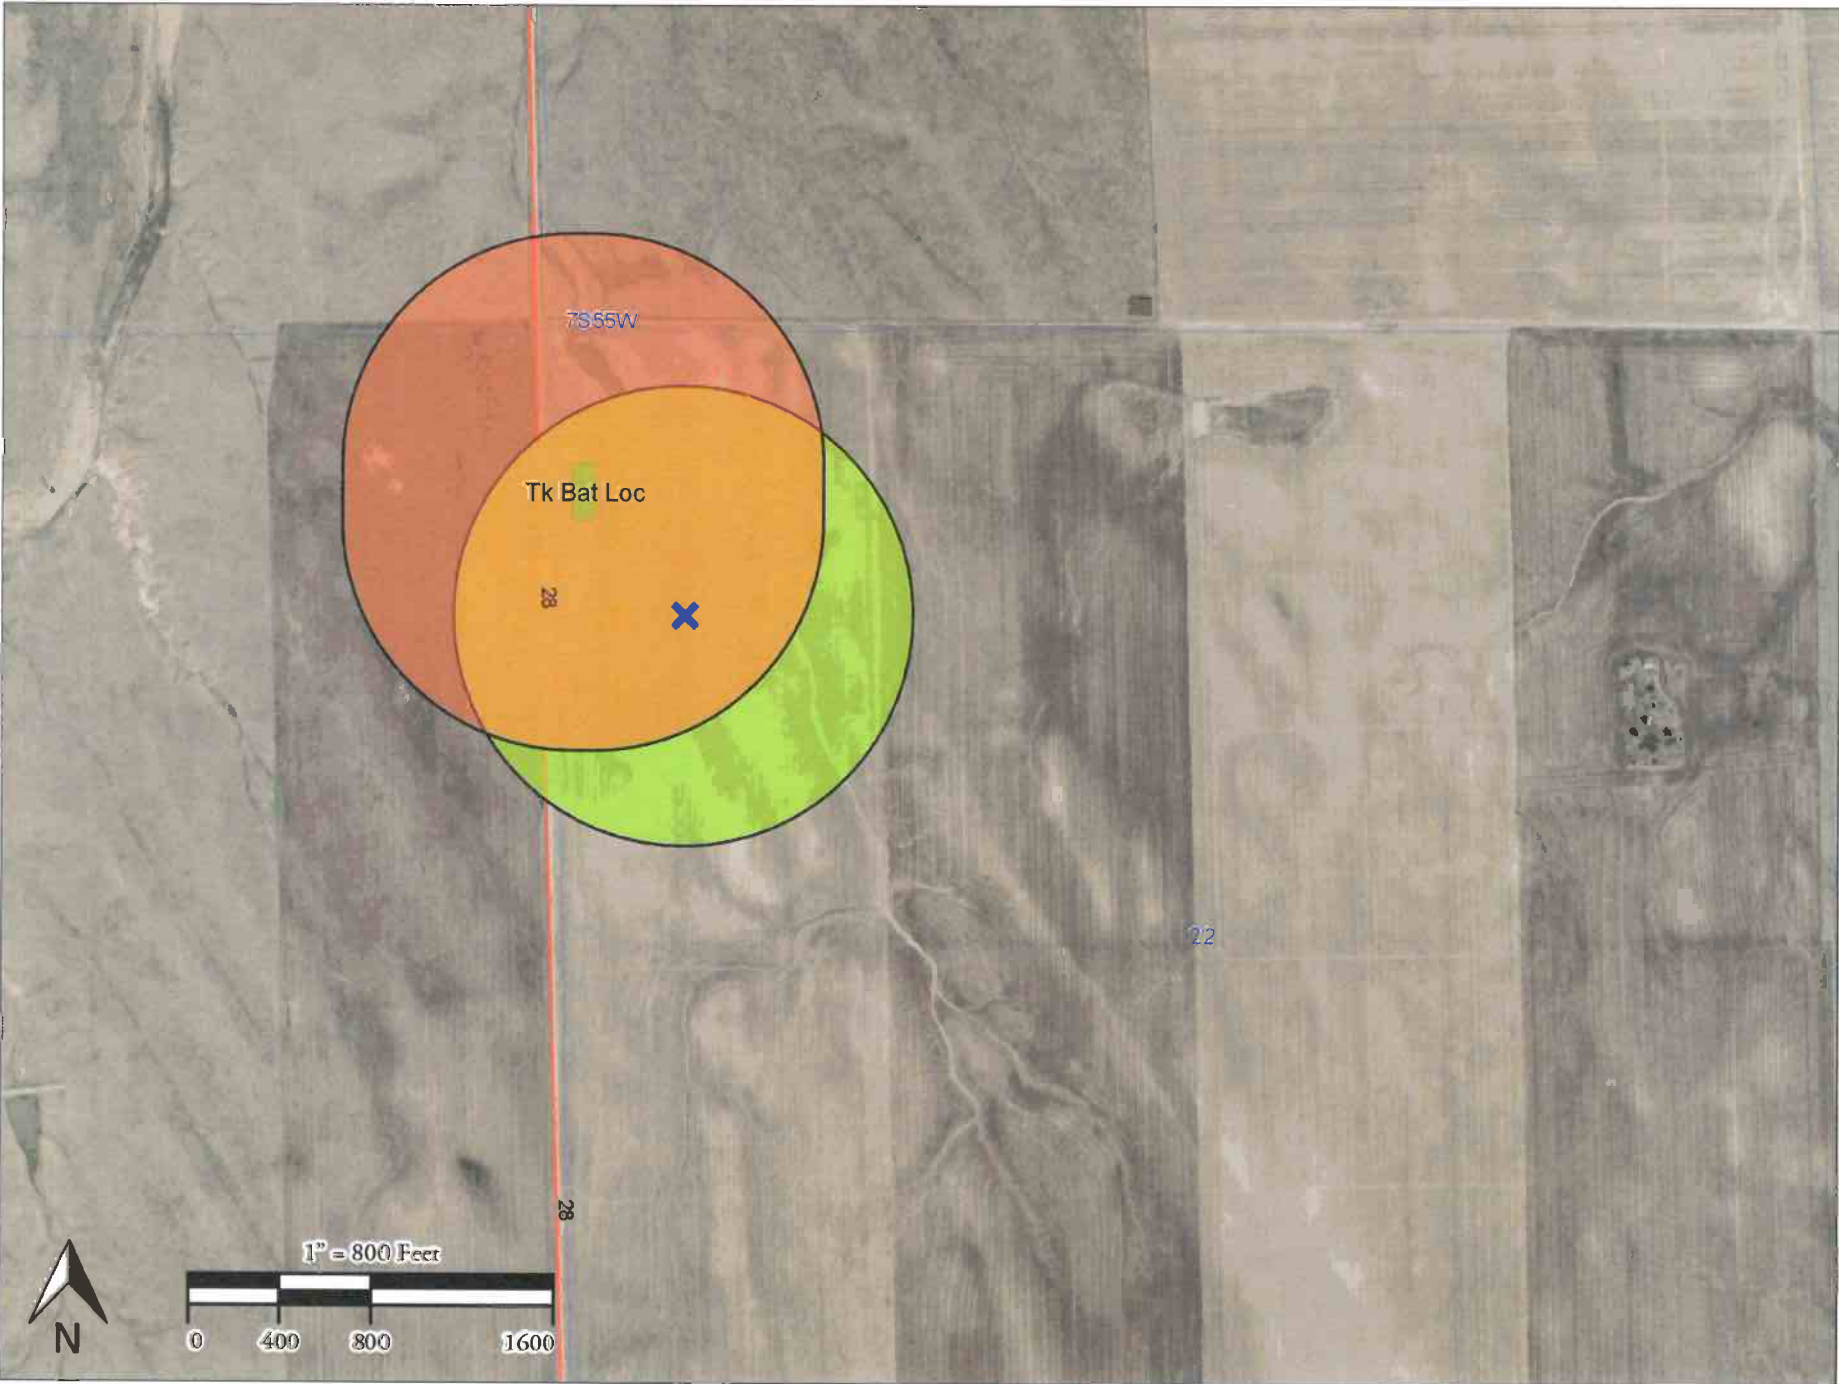

1000' Buffer Area Wellsite & Tk Bat Site

Untitled Map

Write a description for your map.

Legend

-  Feature 1
-  Tank Battery

 Tank Battery Betty #1-15

 BETTY #1-15

 Tank Battery BOB #1-22

BOB #1-22 

28

Google Earth

© 2013 Google

800 ft