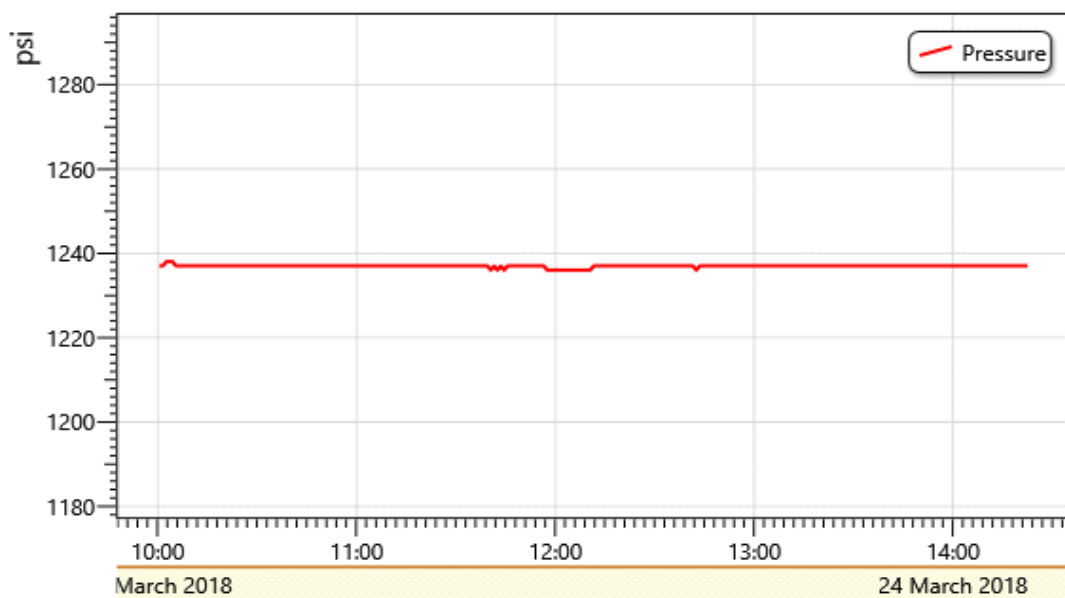

Data Collection Report

Gauge Information

Model	ADT680
SN	218171F0041
Range	(0-10000)psi
Unit	psi

Record Information

Start Time	2018-03-24 10:00:31
End Time	2018-03-24 14:22:31
Interval	00:01:60.0
Number	263
MaxValue	1238
MinValue	1236
AvgValue	1237
RecordName	
RecordNumber	648

Pressure Chart

Notes : Temperature display is the compensation temperature