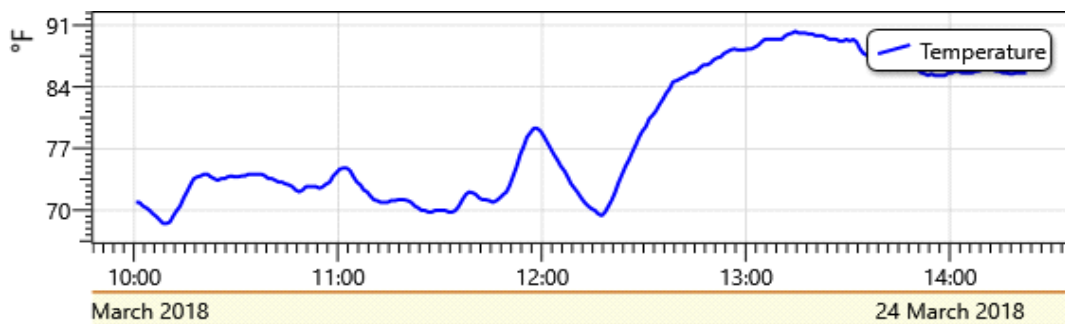

Data Collection Report

Gauge Information

Model	ADT680
SN	218171F0041
Range	(0-10000)psi
Unit	psi

Record Information

Start Time	2018-03-24 10:00:31
End Time	2018-03-24 14:22:31
Interval	00:01:60.0
Number	263
MaxValue	1238
MinValue	1236
AvgValue	1237
RecordName	
RecordNumber	648

Pressure Chart

Notes : Temperature display is the compensation temperature