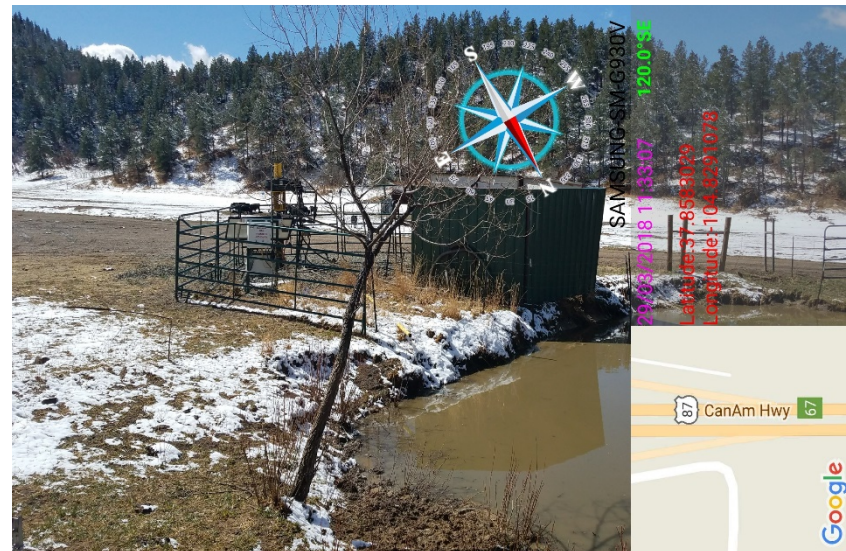

Inspection Photos
Location Name: Pioneer Otiz 41-12
Location 308117

Location Sign on Meter House

Equipment on location and Pit