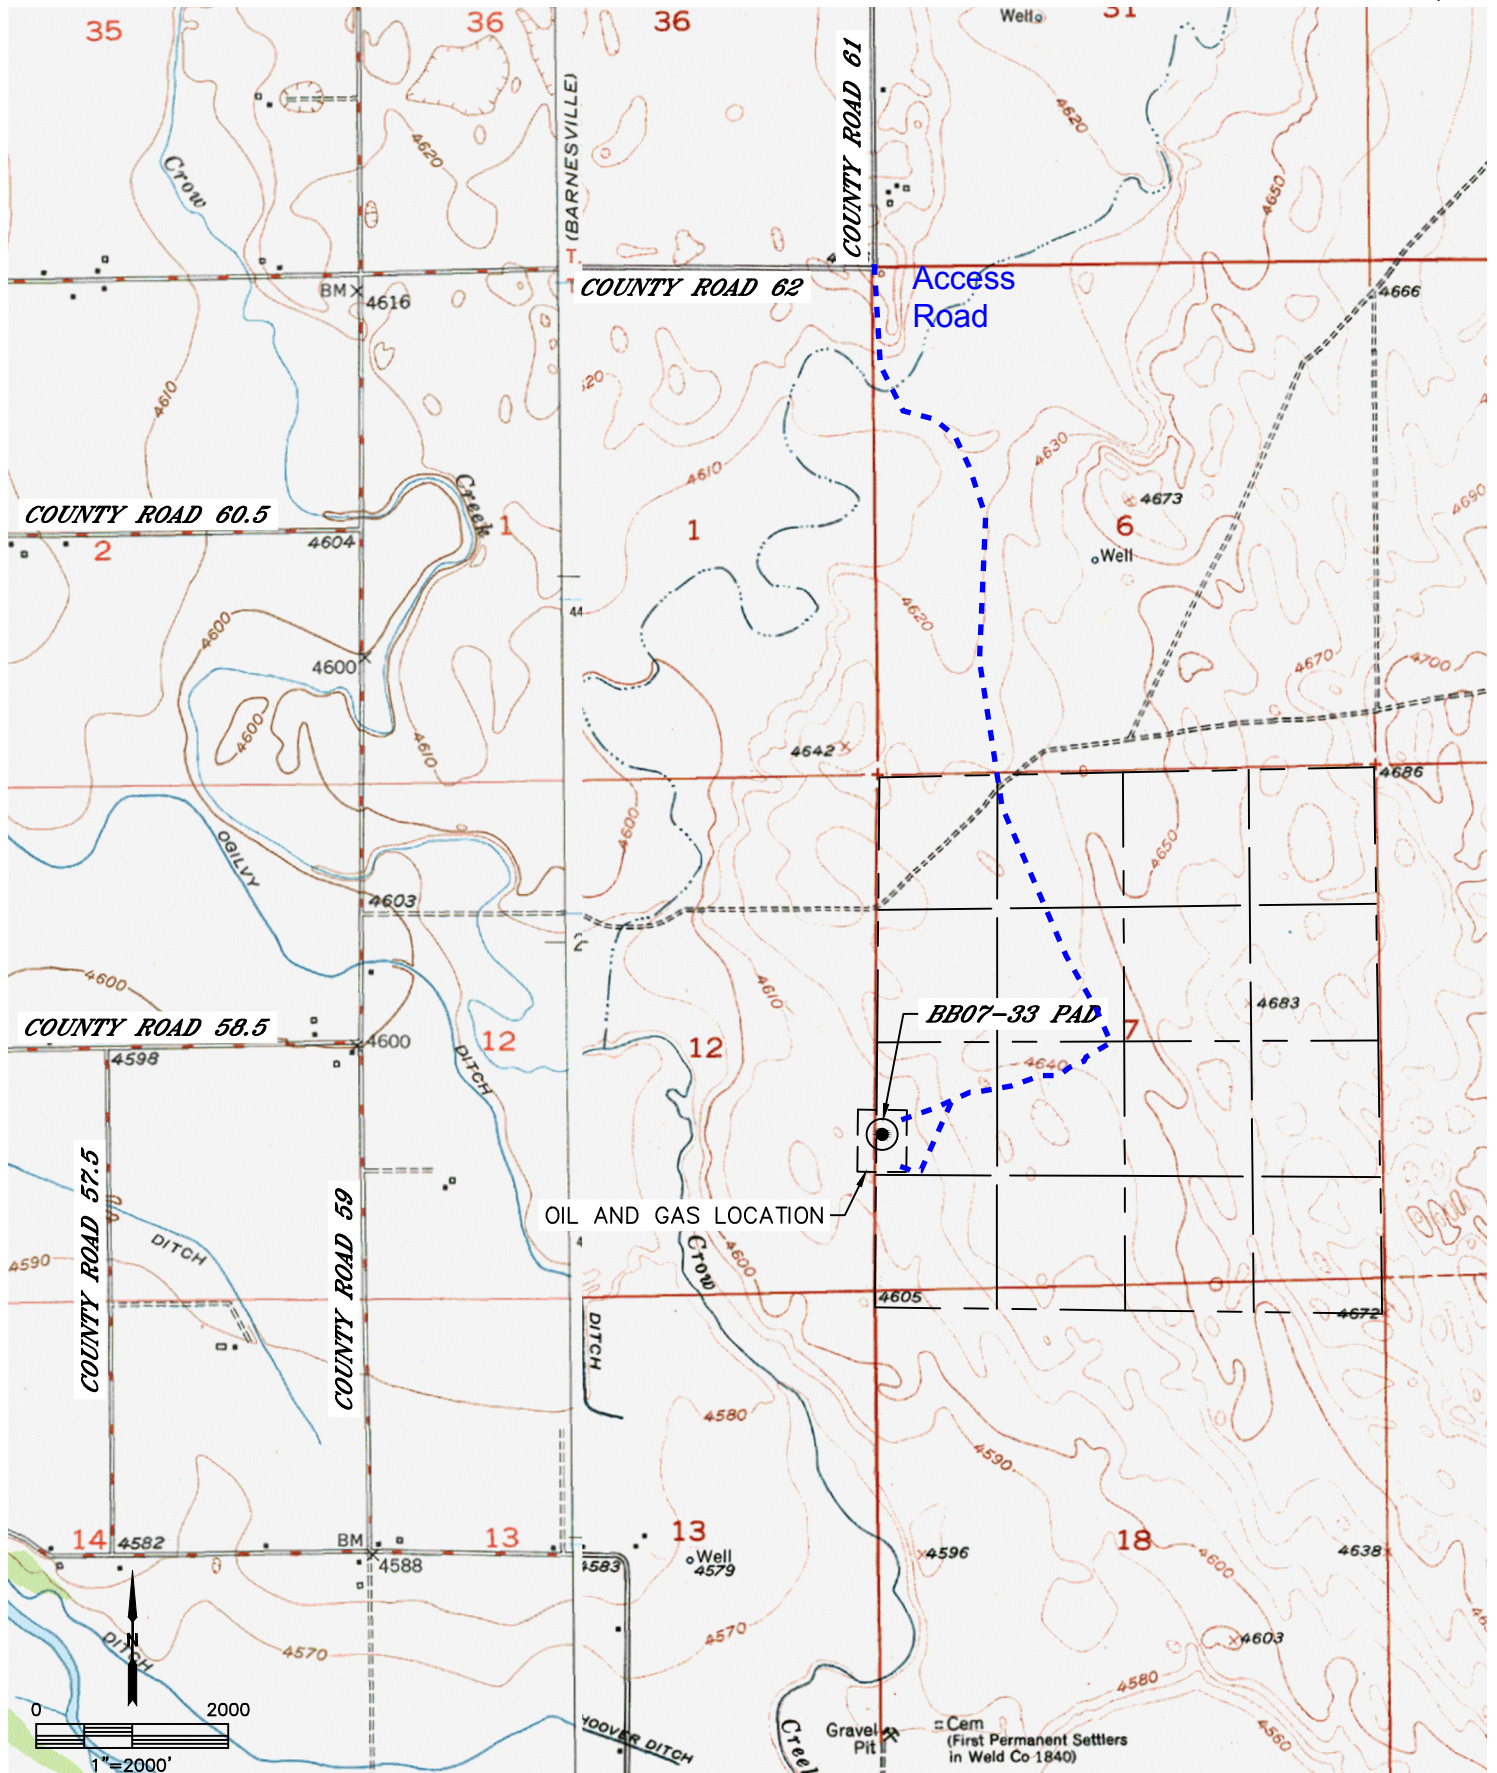

Lat40°, Inc. 6250 W. 10th Street, Unit 2, Greeley, CO 970-515-5294

ACCESS ROAD MAP

BB07-33 PAD

SECTION: 7
TOWNSHIP: 5N
RANGE: 63W
6TH. P.M.
WELD COUNTY, CO

Lat40°, Inc. 6250 W. 10th Street, Unit 2, Greeley, CO 970-515-5294

ACCESS ROAD MAP

BB07-33 PAD

SECTION: 7
TOWNSHIP: 5N
RANGE: 63W
6TH. P.M.
WELD COUNTY, CO