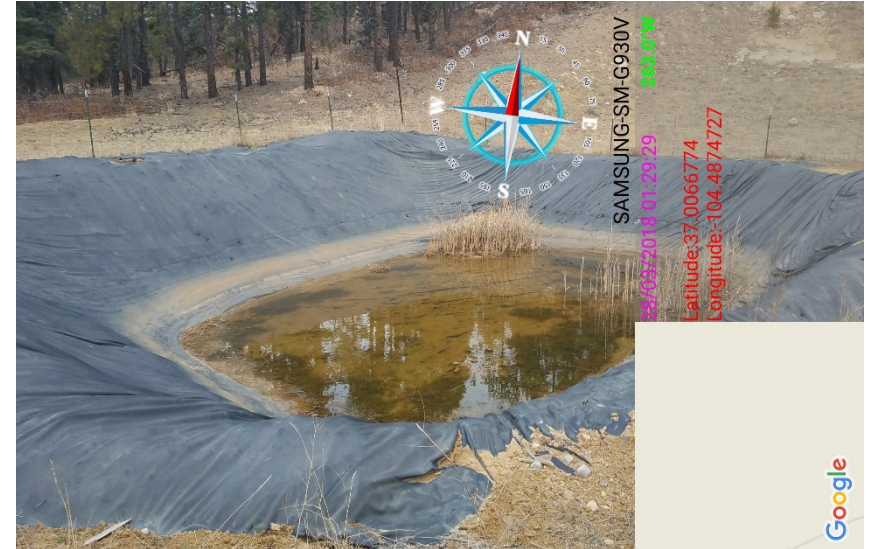

Inspection Photos  
Location Name: Pioneer Baseline 21-31  
Location 334241

Location Sign @ Meter House

Pit with holes in Liner

Inspection Photos  
Location Name: Pioneer Baseline 21-31  
Location #334241

Equipment on location