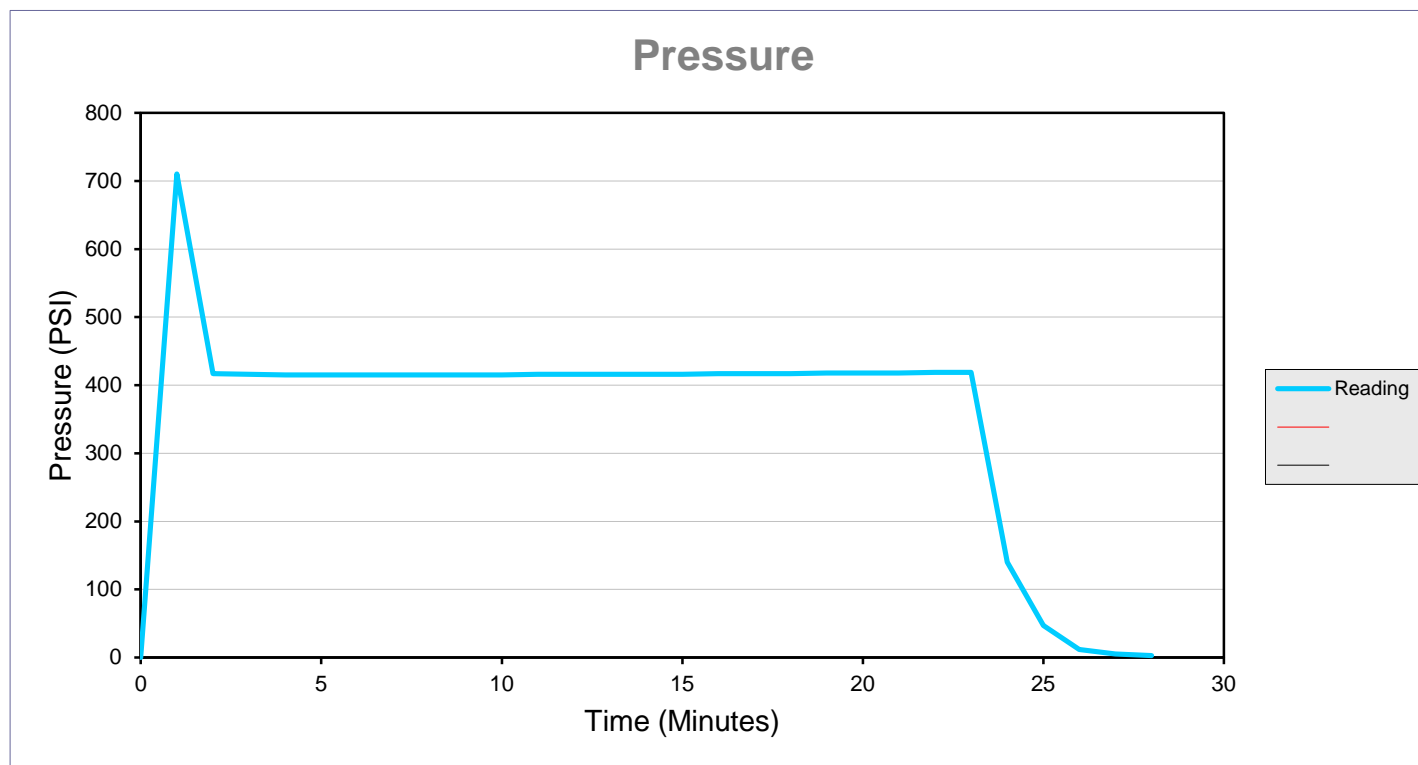

# Data Collection Report

Gauge Information	
Serial Number	364867
Model	10KPSIXP2I
Message Store	-----
Units	PSI

Run Info	
Start Time	2/1/18 8:53:19 AM
Stop Time	2/1/18 9:22:14 AM
Logging Interval	60

Lease: HUNGENBERG E 28-11 API: 05-123-23529