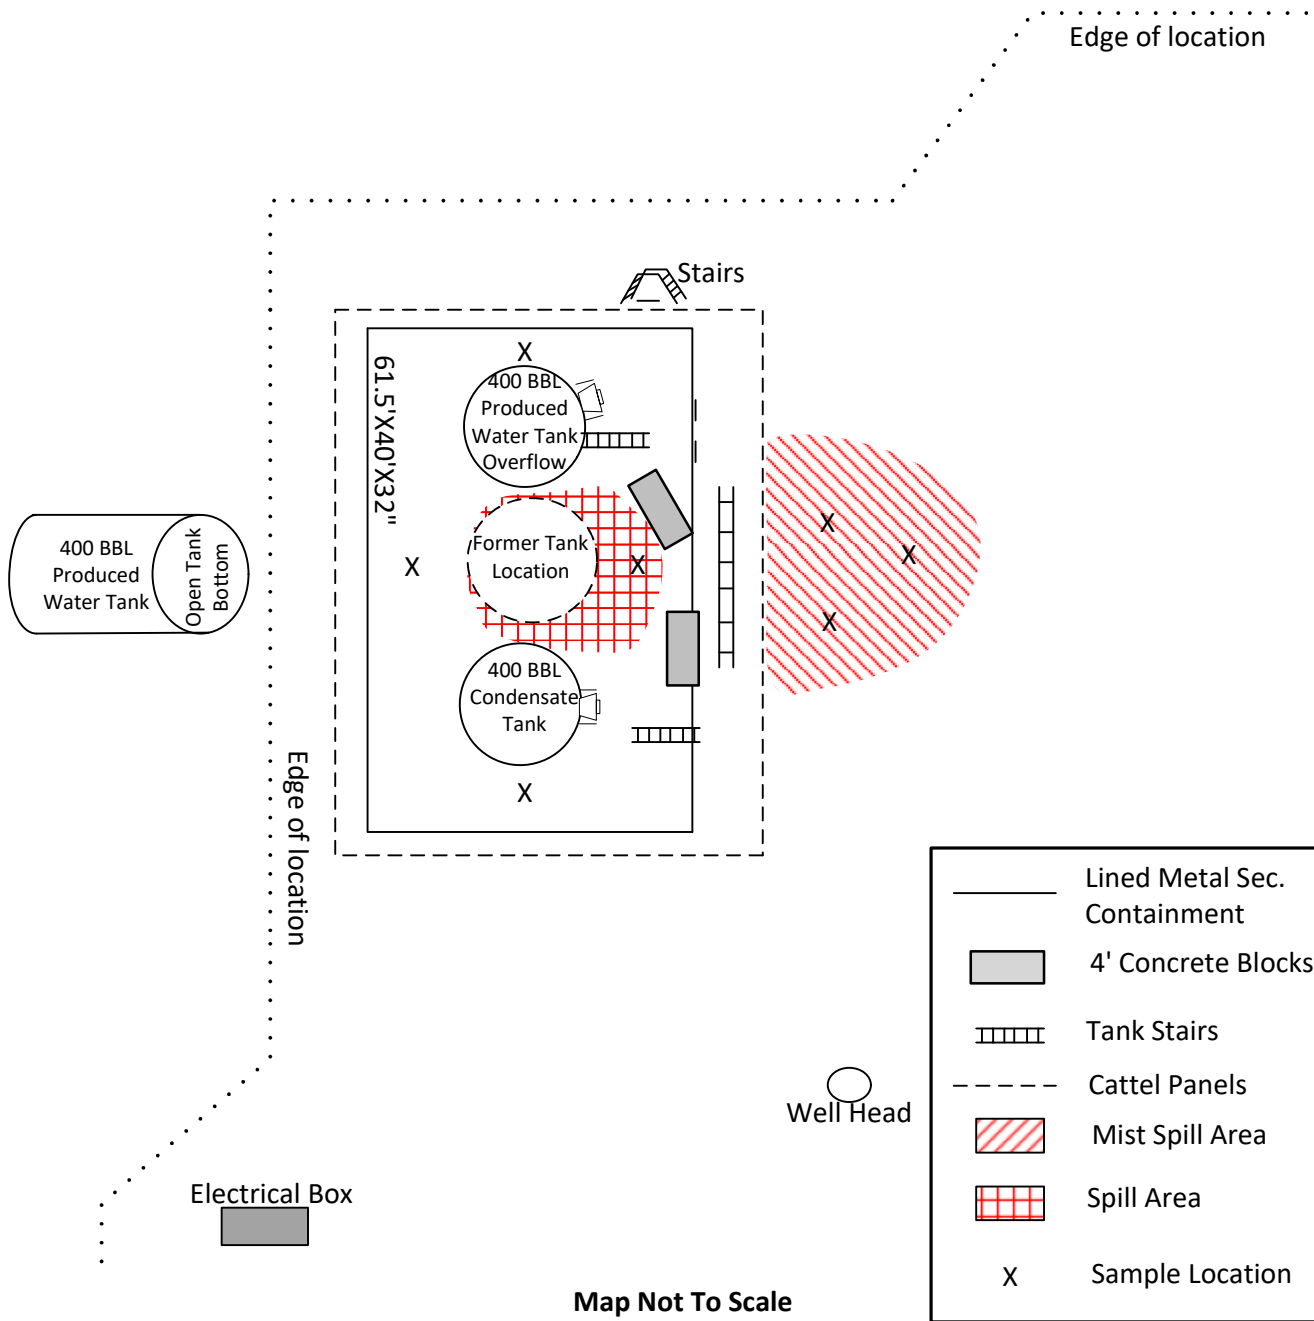

PCU T57X-19G

PCU T57X-19G
 Latitude: 39.85795
 Longitude: -108.20811
 SWSE, Sec.19, T2S, R96W

Figure 1