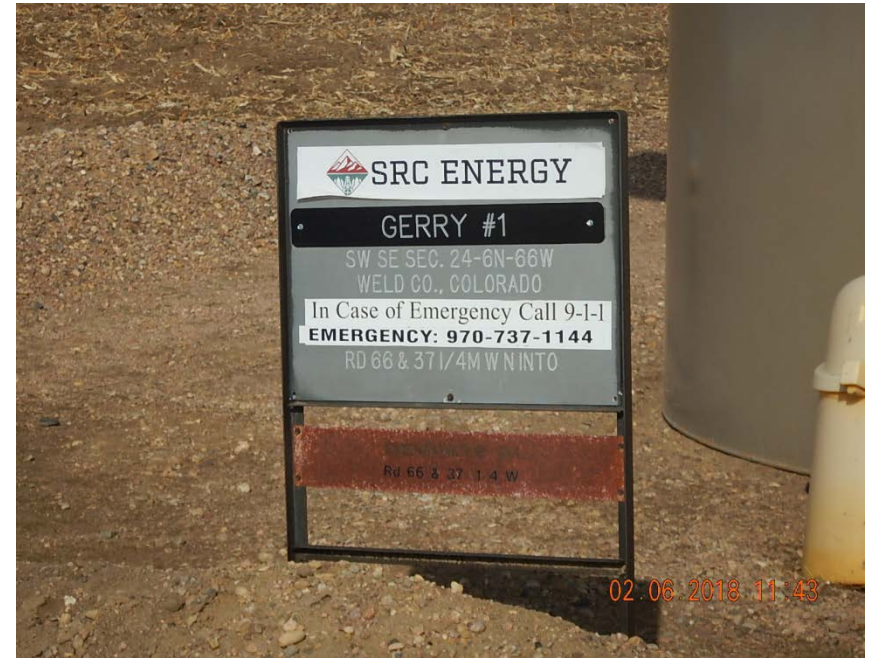

Inspection Photos
Location Name: Gerry #1
API: 05-123-12160

Photo 1: Location, looking NW

Photo 2: Wellhead, looking N

Inspection Photos
Location Name: Gerry #1
API: 05-123-12160

Prior photo from S O'Donnell's inspection for comparison

Photo 3: Wellhead sign emergency number updated

Inspection Photos
Location Name: Gerry #1
API: 05-123-12160

Prior photo from S O'Donnell's inspection for comparison

Photo 4: Riser tagged as inactive.

Inspection Photos
Location Name: Gerry #1
API: 05-123-12160

Prior photo from S O'Donnell's inspection for comparison

Photo 5: Emergency number at battery updated

Inspection Photos
Location Name: Gerry #1
API: 05-123-12160

Prior photo from S O'Donnell's inspection for comparison