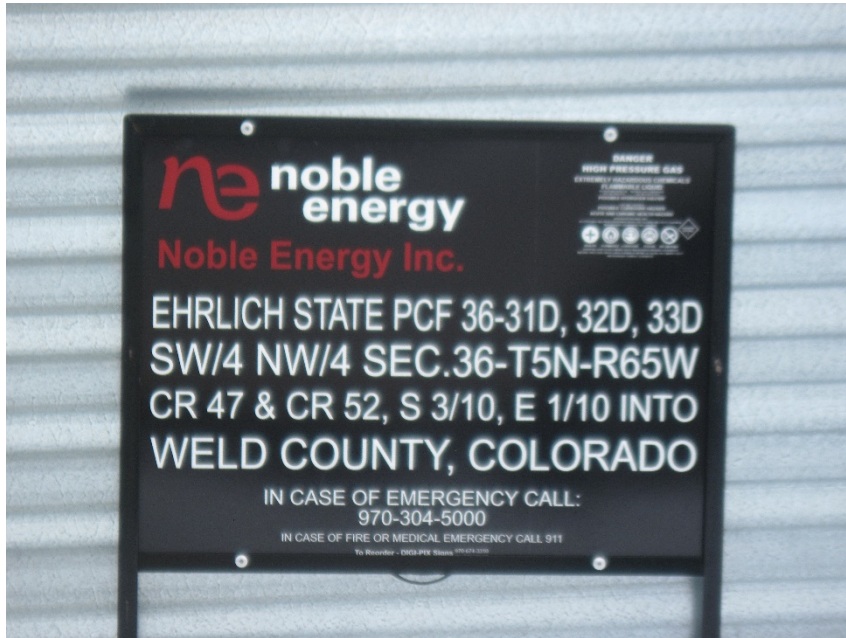

Inspection Photos
Location Name: [Ehrlich State 36-32]
API: 05-123-19011

Battery Sign

Wellhead Sign