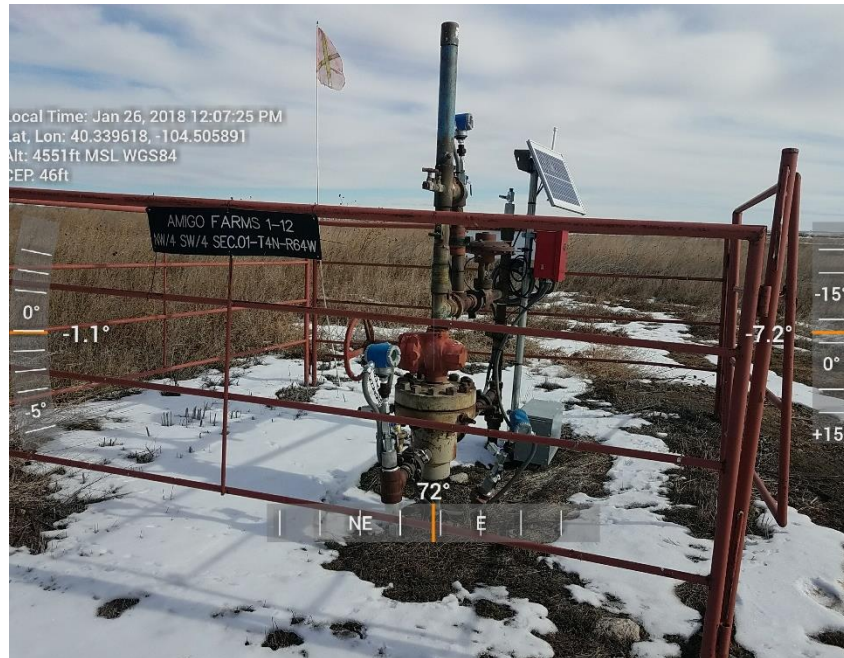

Inspection Photos
Location Name: Amigo Farm 1-12
API: 05-123-17530

Wellhead and signage