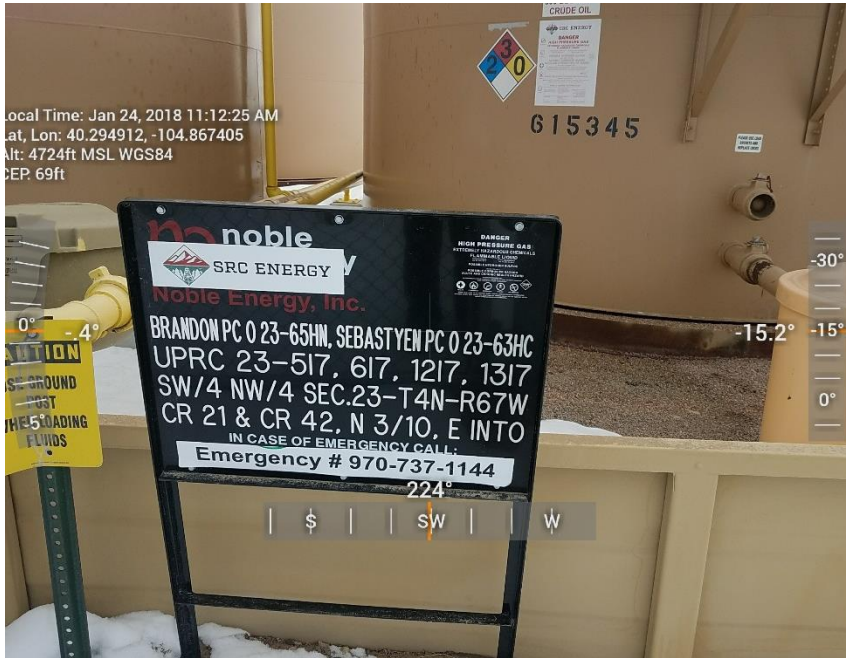

Inspection Photos
Location Name: Sebastyen PC 023-63HC
API: 05-123-34684

Tank battery signage

Tank battery site

Inspection Photos
Location Name: Sebastyen PC 023-63HC
API: 05-123-34684

Wellhead and signage