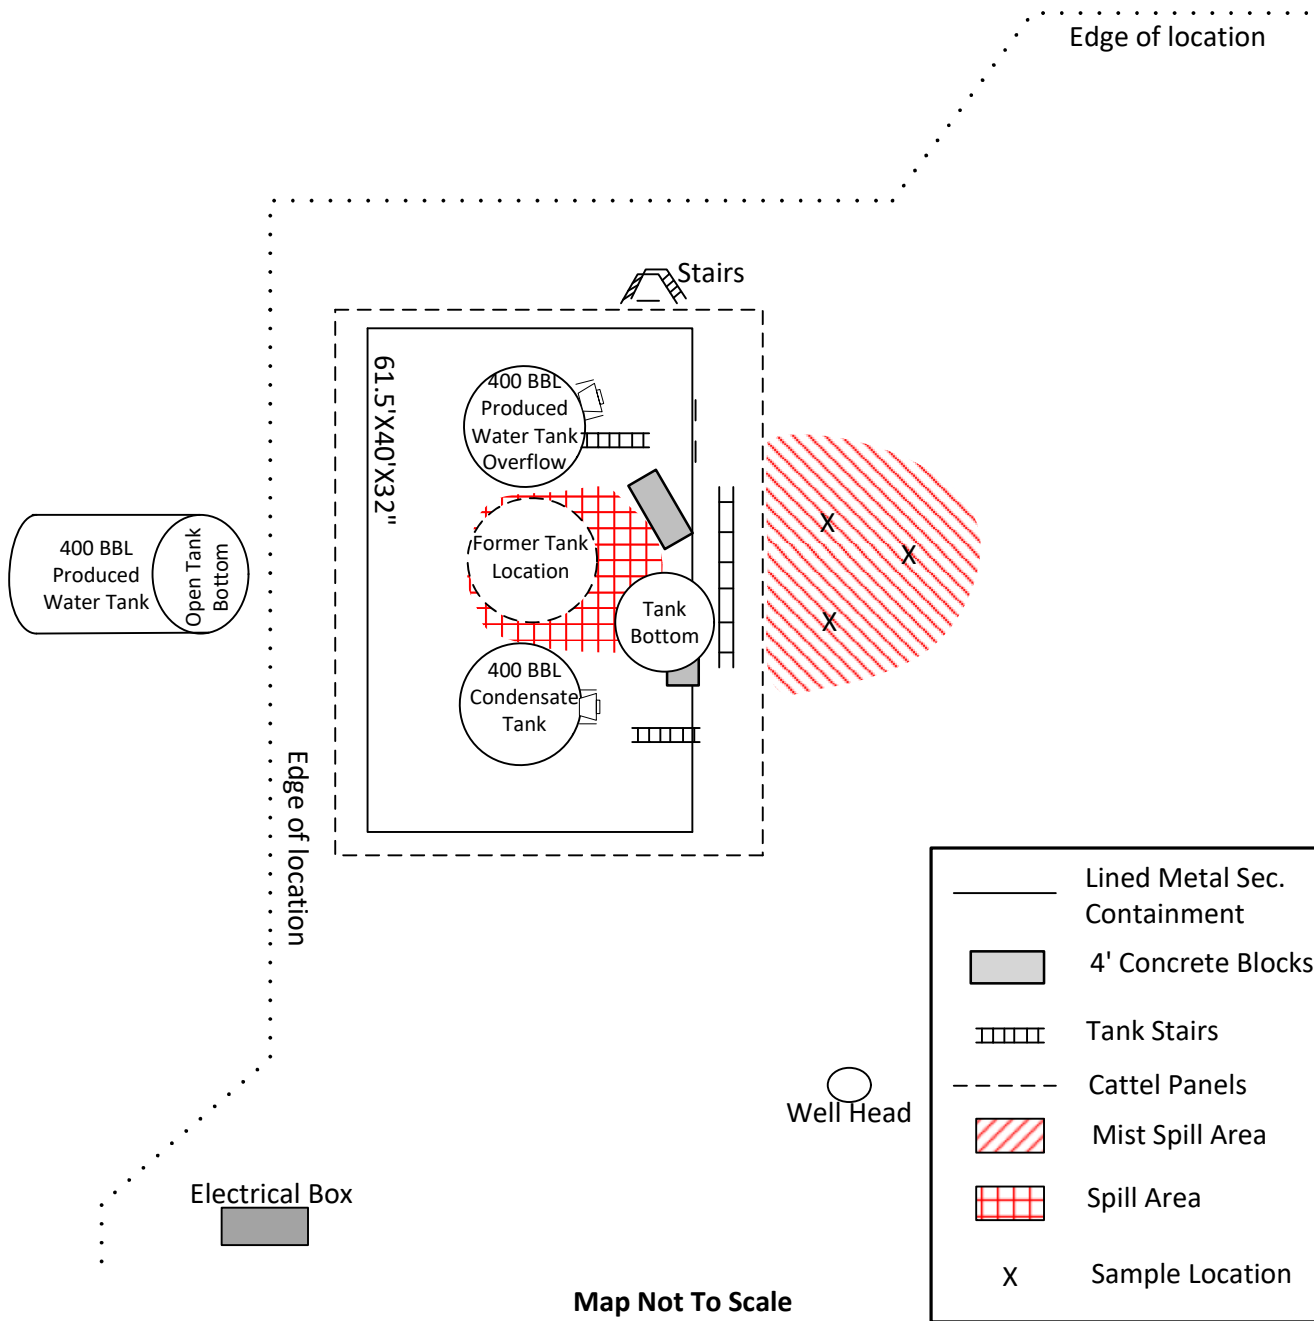

PCU T57X-19G

PCU T57X-19G
 Latitude: 39.85795
 Longitude: -108.20811
 SWSE, Sec.19, T2S, R96W