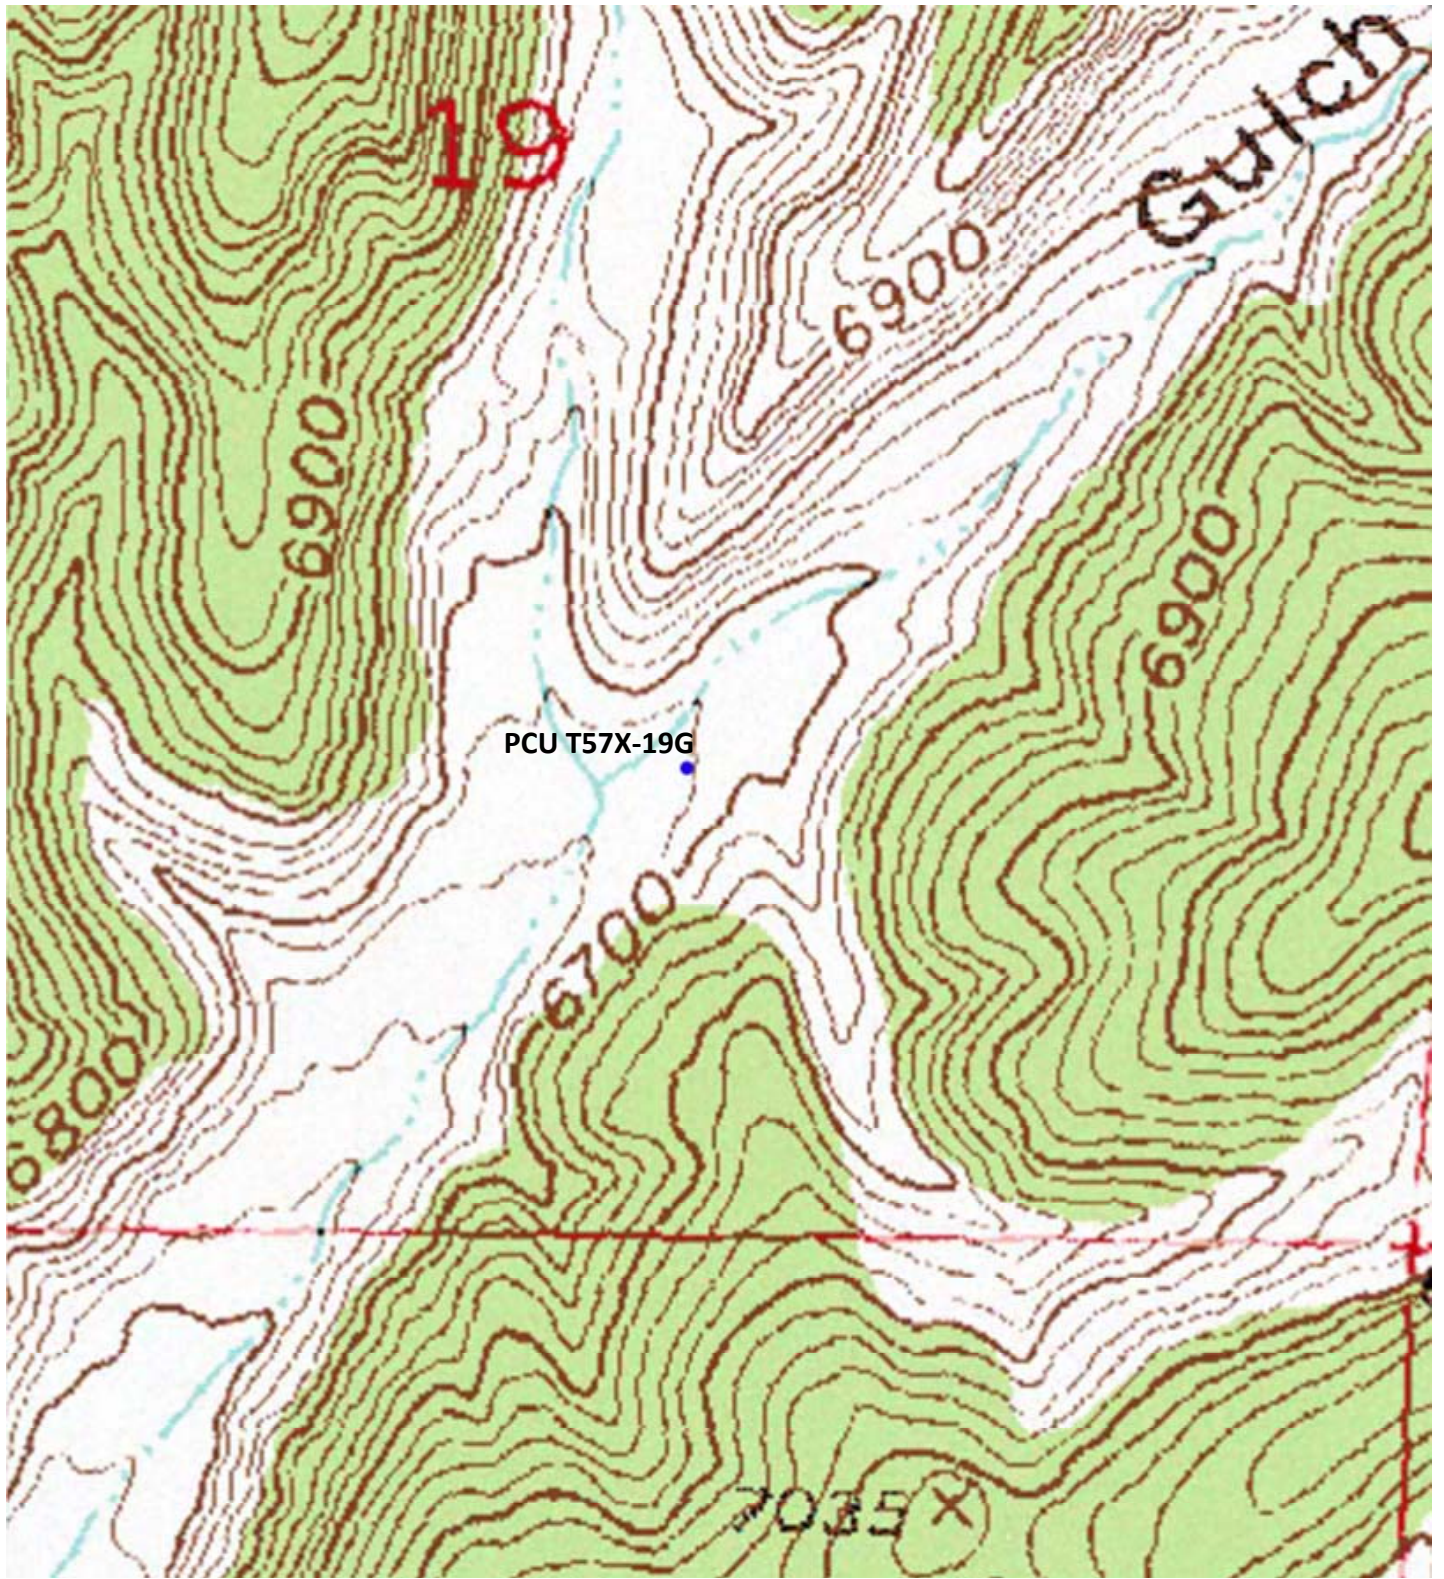

PCU T57X-19G

Latitude: 39.85795
Longitude: -108.20811
SWSE, Sec.19, T2S, R96W