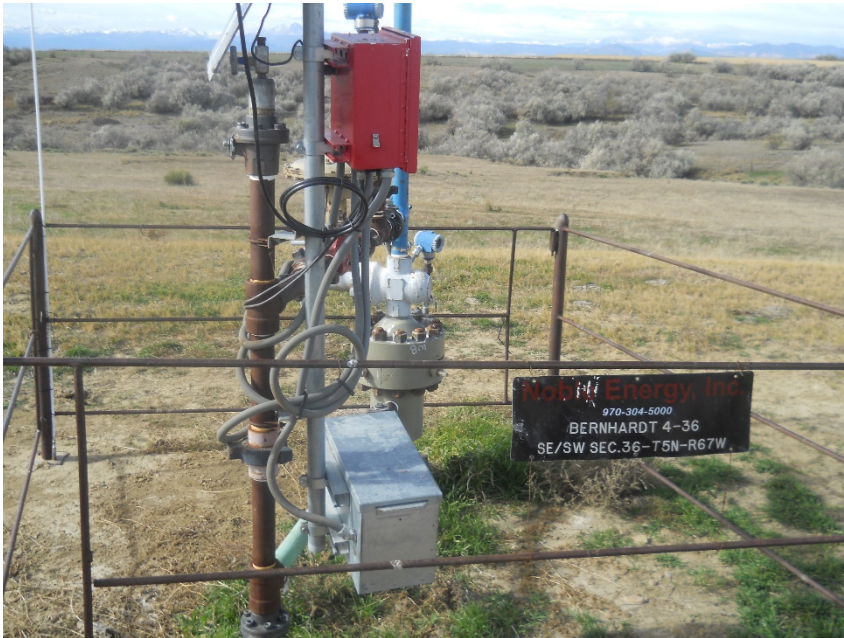

Inspection Photos

Location Name: Bernhardt 4-36

API #: 05-123-15488

Location ID: 328058

Wellhead looking west

Stained soil under master valve has been cleaned up