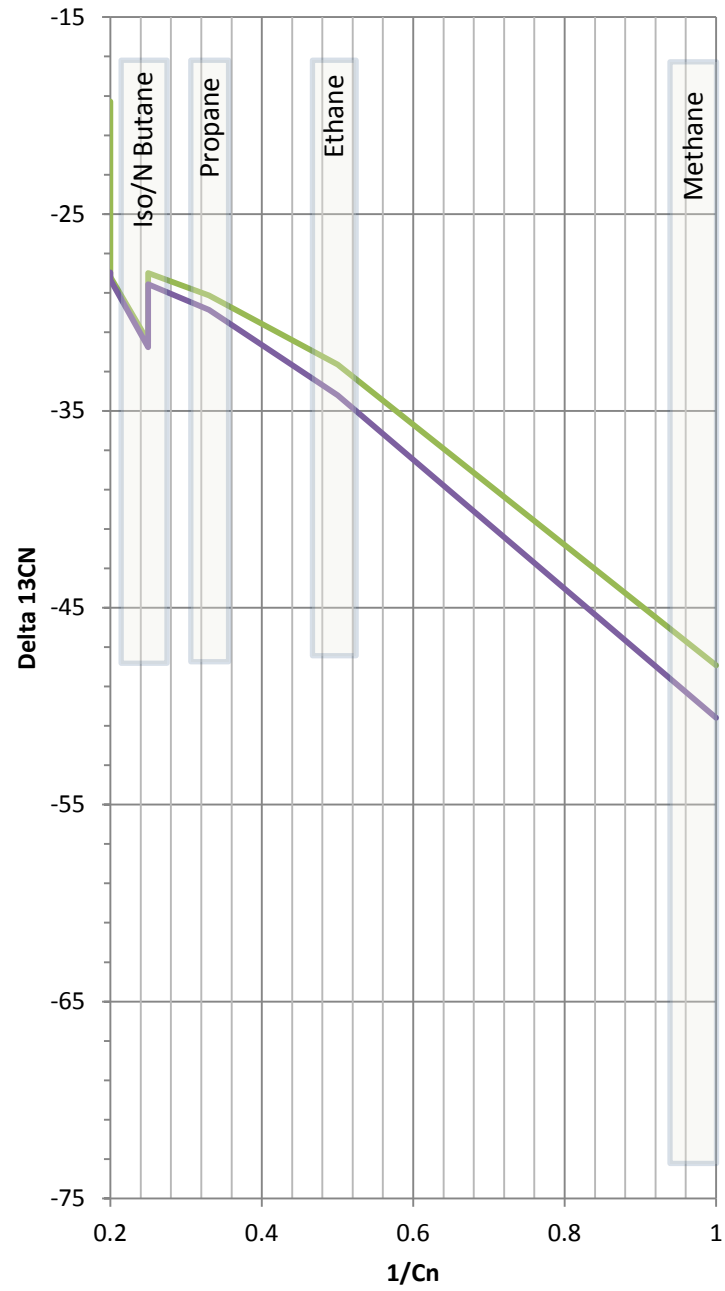

# Stable Isotope Interpretive Plots

- EVERIST 10-10 PRDG
- EVERIST 10-10 BDH
- 
-