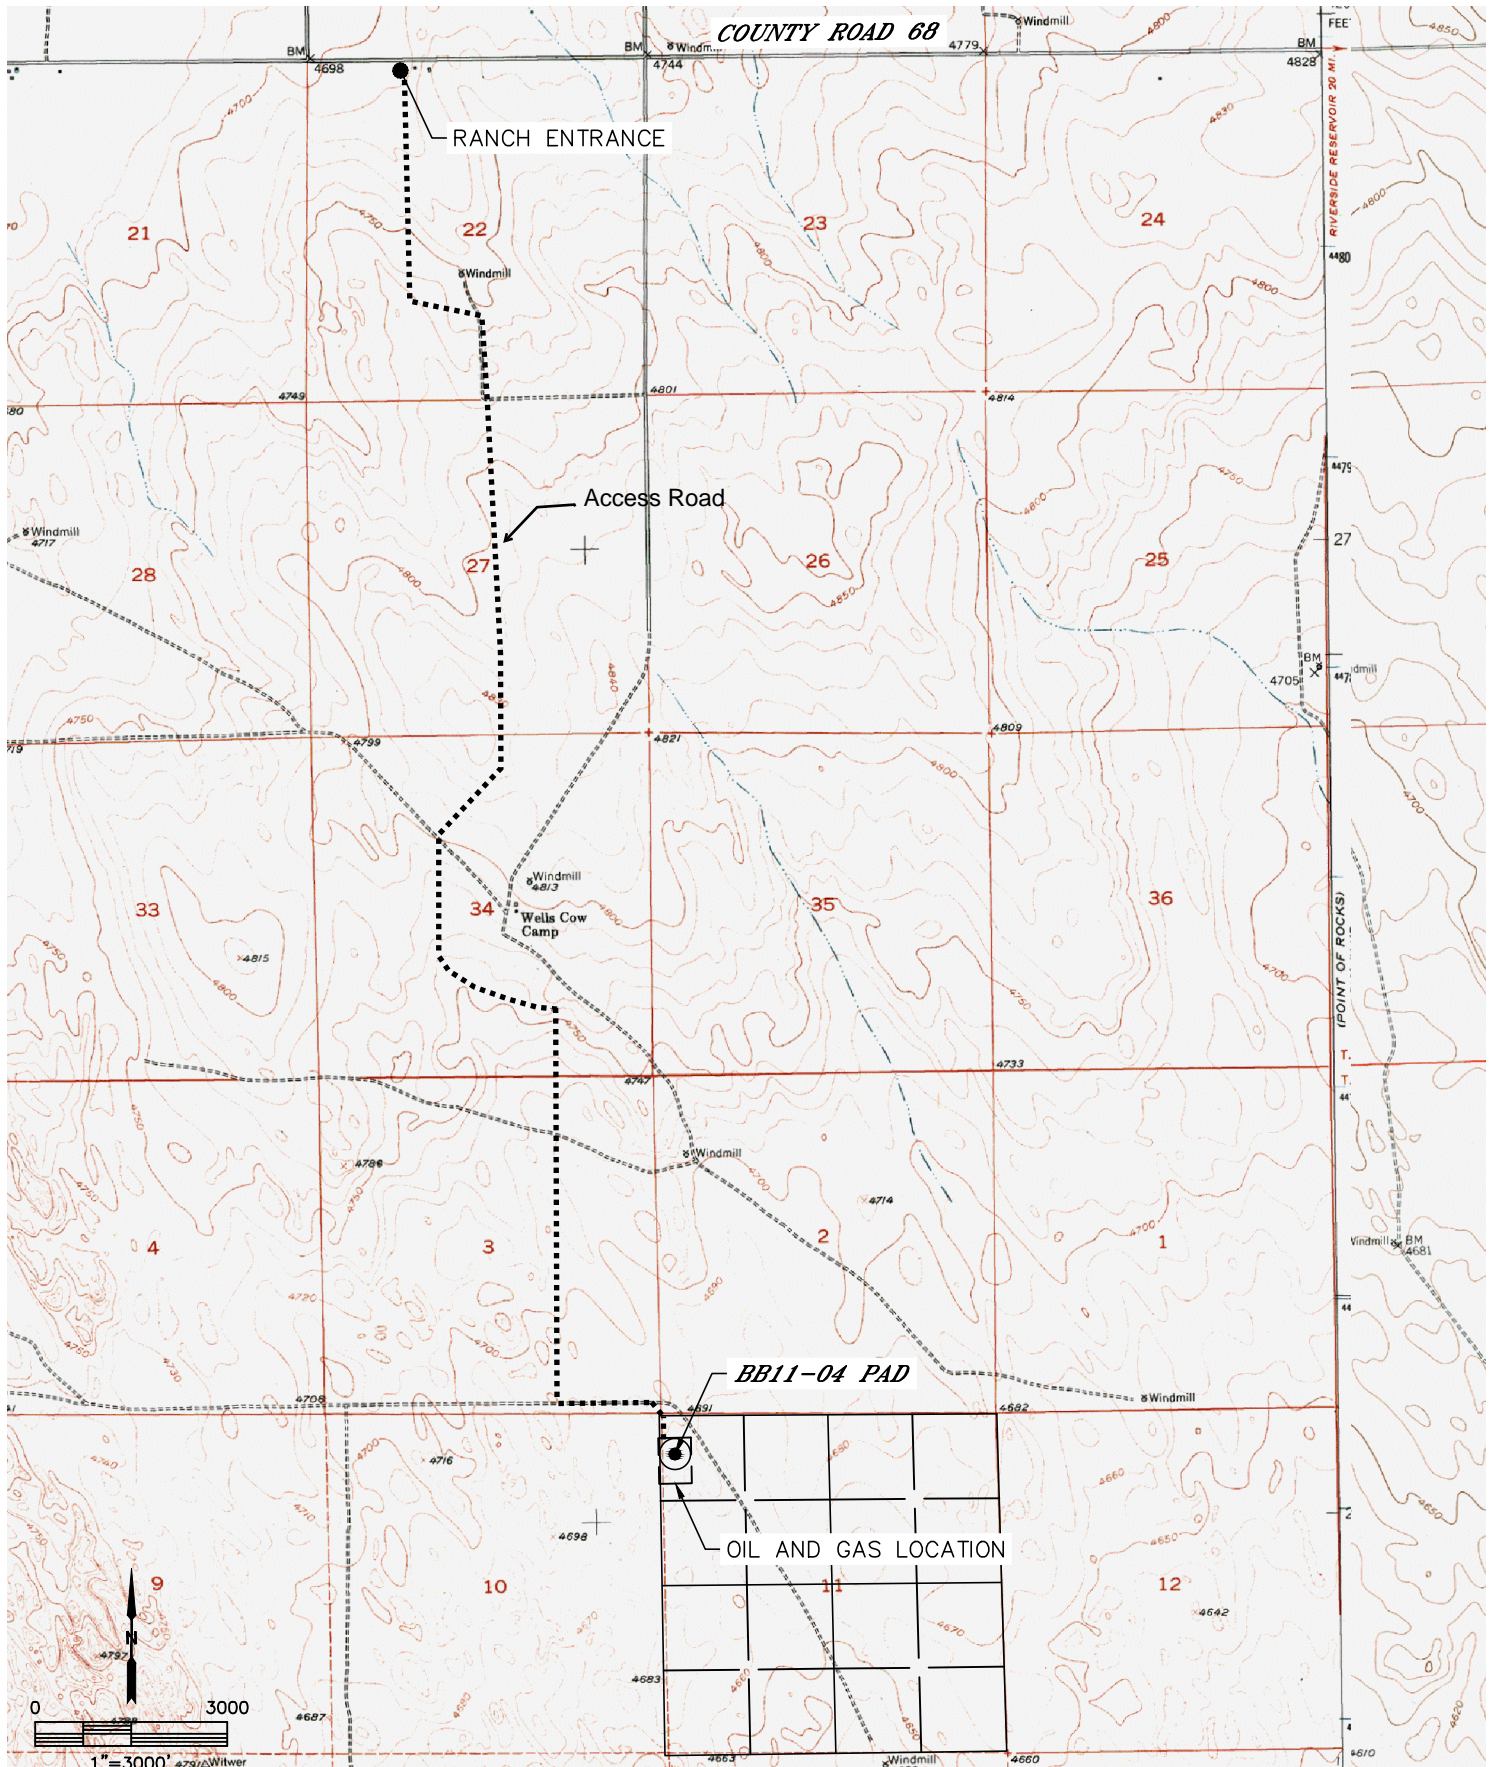

Lat40°, Inc. 6250 W. 10th Street, Unit 2, Greeley, CO 970-515-5294

ACCESS ROAD MAP

BB11-04 PAD

SECTION: 11
TOWNSHIP: 5N
RANGE: 63W
6TH. P.M.
WELD COUNTY, CO

ACCESS ROAD MAP

BB11-04 PAD

SECTION: 11
TOWNSHIP: 5N
RANGE: 63W
6TH. P.M.
WELD COUNTY, CO