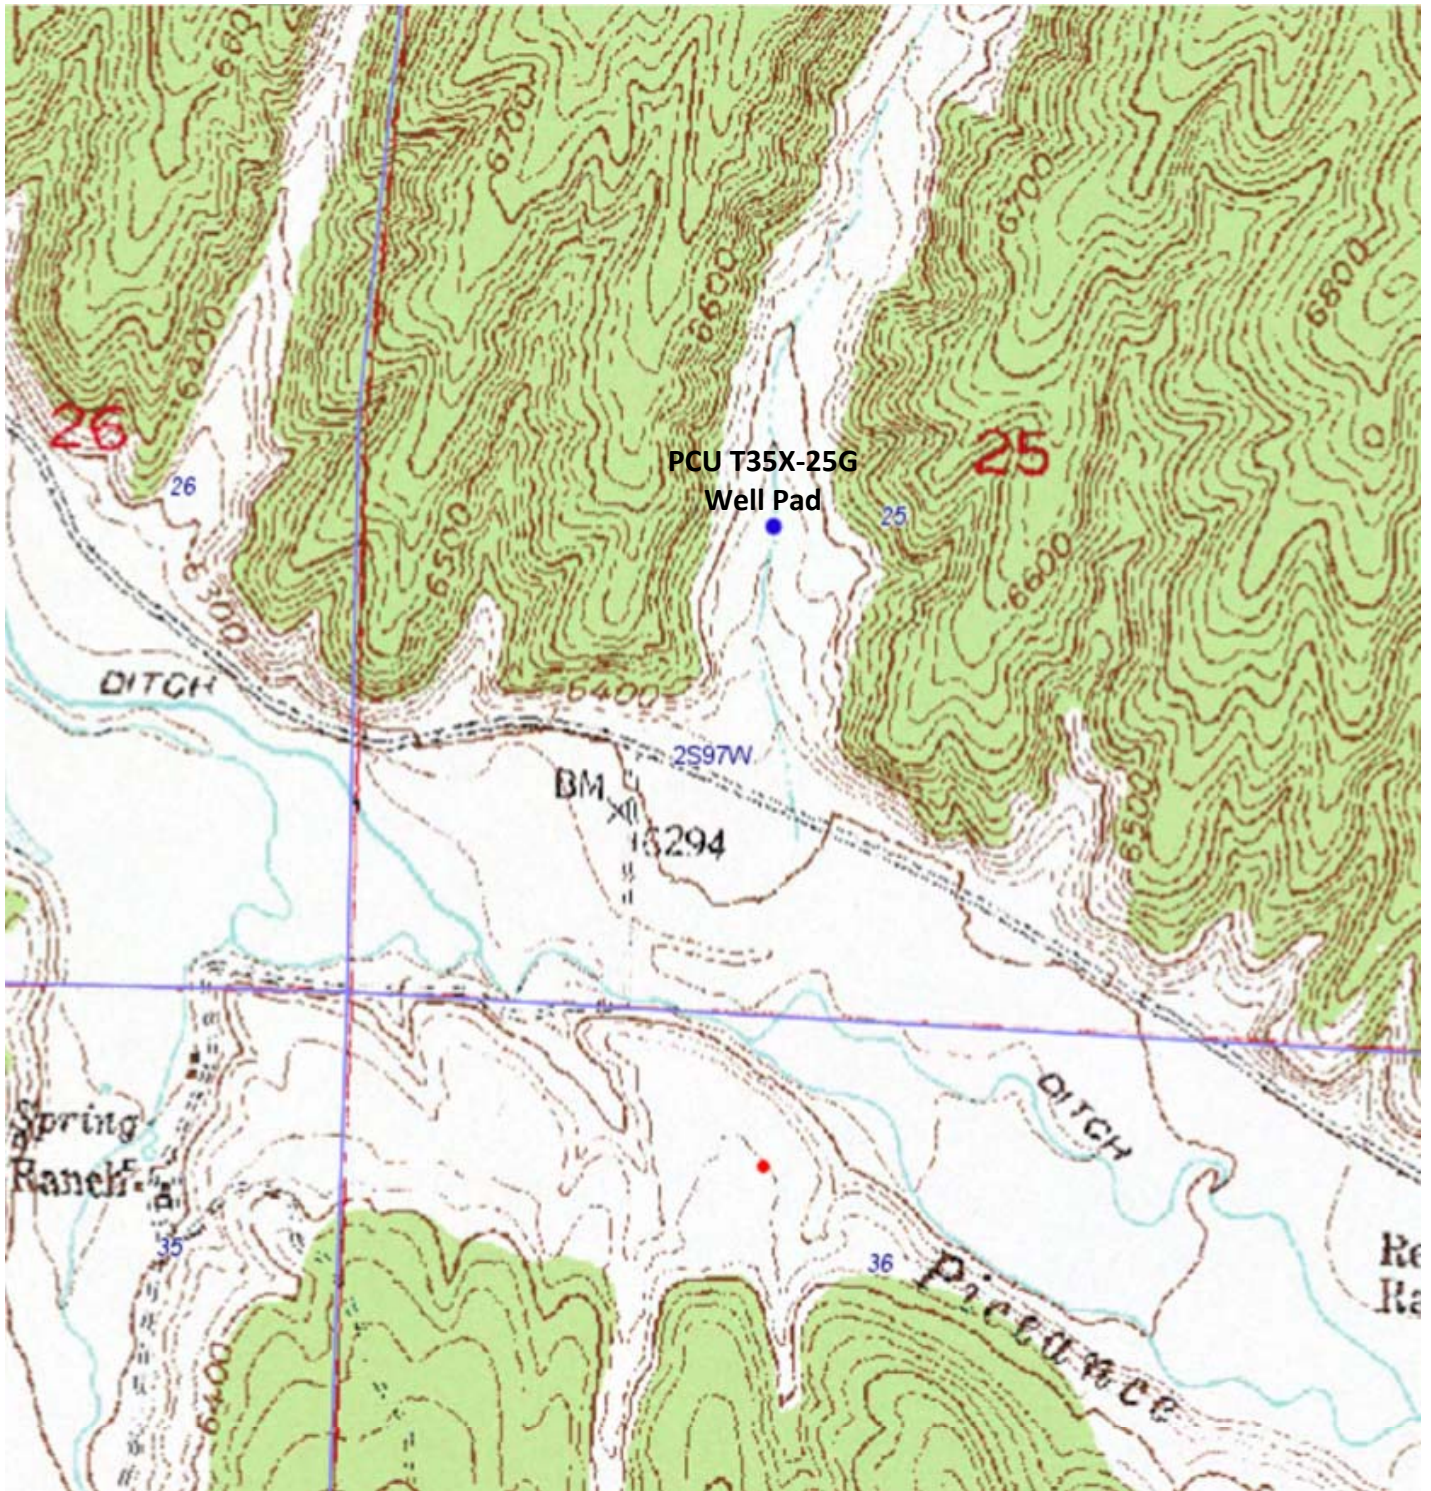

PCU T35X-25G Tank Release

Latitude: 39.8465
Longitude: -108.23279